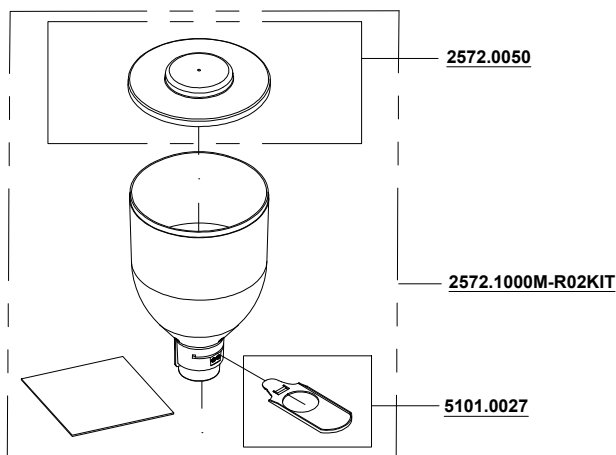

HELIOS 80

220V/60Hz
220-230V/50Hz
230-240V/50Hz

20/10/2022

2572.0100KIT-6060
FISSAGGIO MACINE E
PORTAMACINE
BURRS AND BURRS HOLDER
FASTENING SCREWS

(6060.0002) ⚙️ ⚙️ ⚙️
(6060.0032) ⚙️ ⚙️ ⚙️
(6060.0177) ⚙️ ⚙️ ⚙️

2572.0200KIT-6060
GRUPPO VITI PANNELLO DI
CONTROLLO
PANEL CONTROL GROUP
SCREWS

(6060.0176) ⚙️ ⚙️
(6060.0030) ⚙️
(6061.0010) ⚙️ ⚙️
(6060.0036) ⚙️ ⚙️
(6060.0022) ⚙️
(6061.0002) ⚙️

2572.0107M-R05KIT

2572.0003-XXXKIT

2572.000580R01-XXL

2572.0004KIT

MAC78ITA CP

2572.0028-XXX

E188