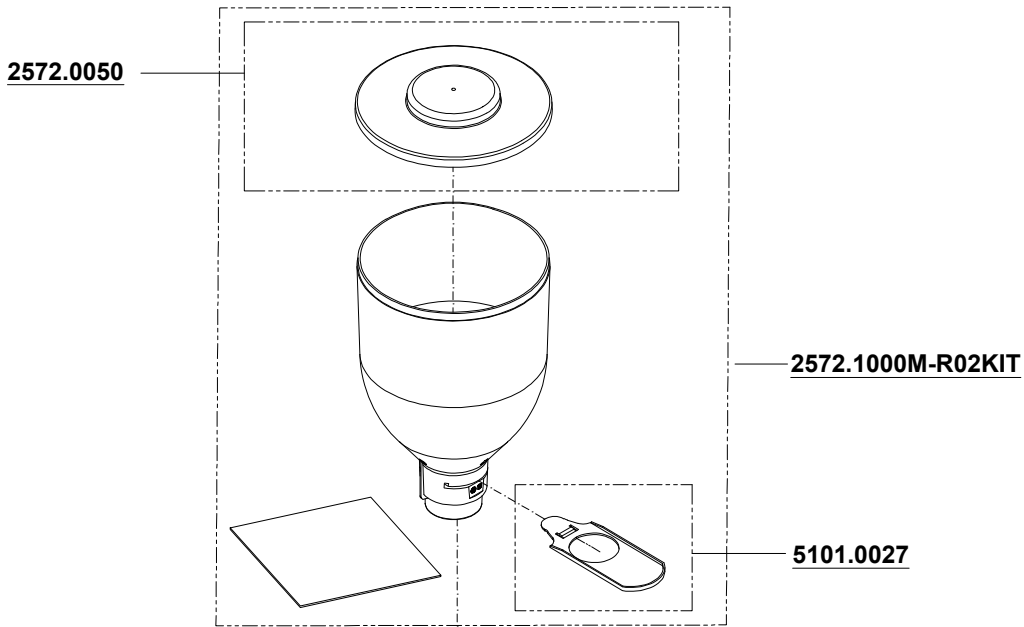

HELIOS 65

09/11/2021

220V/60Hz
 220-230V/50Hz
 230-240V/50Hz
 110-120V/60Hz

2572.0100KIT-6060
 FISSAGGIO MACINE E
 PORTAMACINE
 BURRS AND BURRS HOLDER
 FASTENING SCREWS

(6060.0002)

(6060.0032)

(6060.0177)

2572.0200KIT-6060
 GRUPPO VITI PANNELLO DI
 CONTROLLO
 PANEL CONTROL GROUP
 SCREWS