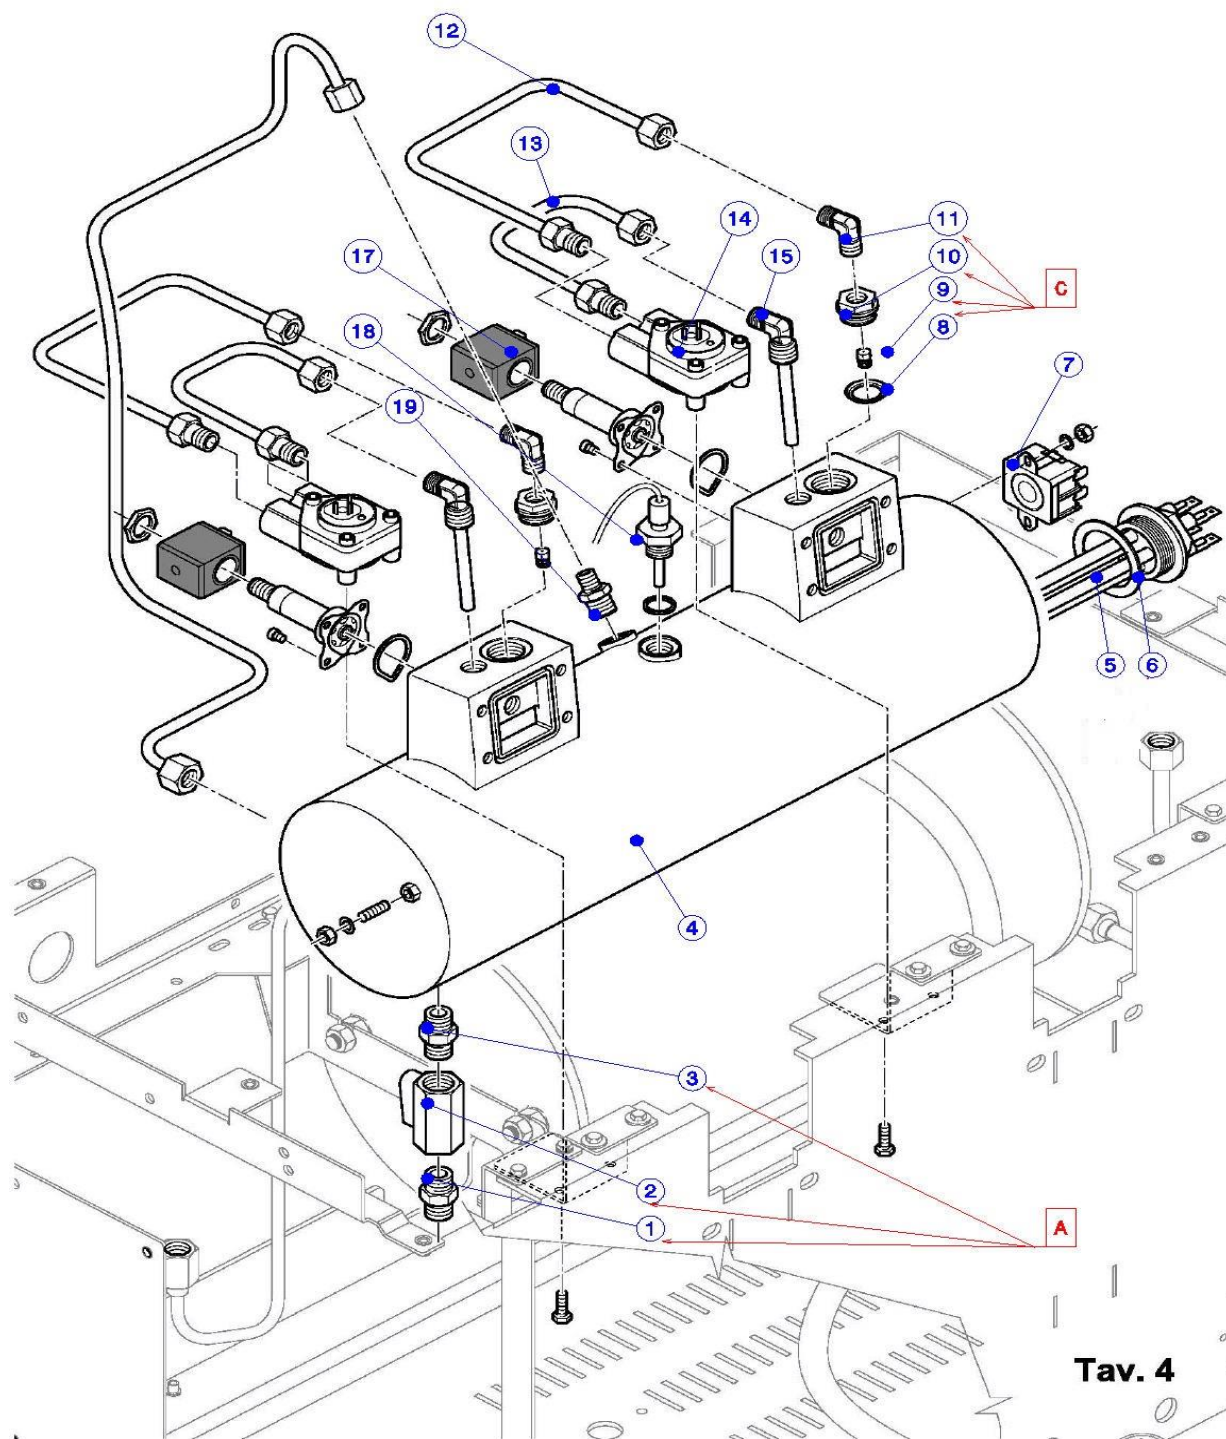

## **RE DOPPIA**

**Spare parts catalogue - Ersatzteilkatalog - Catalogue pièces détachées**

**Ed. 10.2019**

Pos.#	Description	Beschreibung	Description	Notes
1	M059905341	Foot		
2	M519906173	Ferrule basso version		
	M519906174	Ferrule thin		
3	M519906171	Clamping bushing		
4	M519906172	Pin		

Pos. #	Description	Beschreibung	Description	Notes
1	M439905384	Swivelling connector		
2	M449905463	Gasket		
3	M439905383	Drain tray		
4	M019905381	Stirrup Drain tray		
5	C449900702	OR for diffuser		
6	M529905382	Diffuser		
7	A229904442	Connector L 1/4 M-tube 6x4		
8	M199905791	Solenoid Valve 2-way 1/4 D2.5 V220/50-240/60		
9	C229900525	Connector 1/4 M-M		
11	M229905900	Connector T 1/4 F-M-F		
12	A229904442	Connector L 1/4 M-tube 6x4		
13	C229900525	Connector 1/4 M-M		
14	M279906312	Hot Water pipe		
15	C229900525	Connector 1/4 M-M		
16	M199904767	Thermostat 130 °C		
17	M279906579	Steam Pipe		
18	M229906083	Safety valve 1,8 bar		
19	M229905111	Connector 1/2 F		
20	M199905695	Heating elements 3000W		
	M199905696	Heating elements 3500W		
	M179906345	Heating elements 4000W		
21	A269904671	Gasket heating element 1 1/4"		
22	A269904417	Gasket level control probe 1/4"		
23	M199904821	Level control probe		
24	M229906526	Vacuum valve		
25	M279906578	Steam Pipe		
26	M279906527	Pressure transducer pipe		
27	M219905189	Service Boiler 2 gr		
	M219905190	Service Boiler 3gr		
	M219906339	Service Boiler 4gr		
28	M199905422	Pressure trasducer		
29	M199905423	Pressure transducer cable		
A	R249906856	Kit drain tray		
B	R229906857	Kit diffuser		
C	R229906858	Kit mixer hot water		
D	R229906859	Kit safety valve Professional		