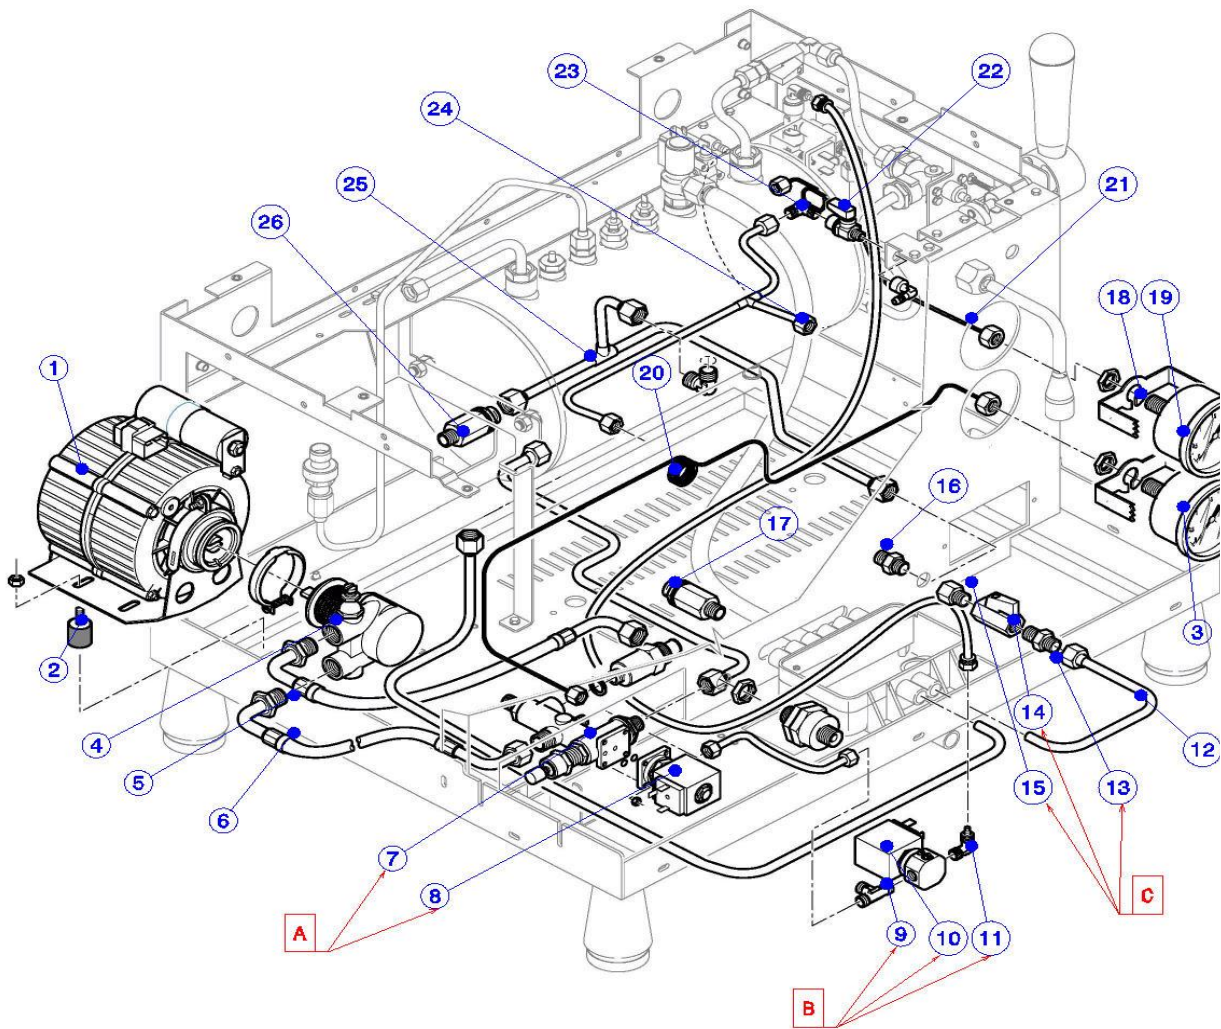

Pos. #	Description	Beschreibung	Description	Notes
1	M199904779	Pump engine		
2	M499904781	Anti-vibration support		
3	M299905566	Boiler pressure gauge 0-3 bar		
4	M229904780	Pump 104 Lt (2 group/3 group)		
	M229904820	Pump 150 Lt (4 group)		
5	M219904694	Inlet flex pipe		
6	M219904695	Outlet flex pipe		
7	M229904813	Valve block		
8	M199905792	Solenoid valve 2-way 230V		
9	A229904358	Connector T 1/8 M-M-M		
10	M199905794	Solenoid valve mix 230 V		
11	A229904442	Connector 1/4 M tube 6x4		
12	M279905508	Pipe		
13	C229900520	Connector 1/4 M-M		
14	M229904791	Tap 1/4 F-F		
15	A229904320	Connector 1/4 M-F		
16	C229900520	Connector 1/4 M-M		
17	M229906590	Non-return valve 3/8 M-F		
18	M009904997	Boiler pressure gauge support		
19	M299905567	Boiler pressure gauge 0-20 bar		
20	M219904747	Pump capillary tube		
21	M219904748	Service boiler capillary tube		
22	A299904994	Tap 1/8 MF		
23	A229904355	Connector 1/8 M		
24	M279906567	Air bleed pipe 2gr		
	M279906568	Air bleed pipe 3gr		
	M279906569	Air bleed pipe 4gr		
25	M279906316	Service boiler load pipe 2gr		
	M279906317	Service boiler load pip 3gr		
	M279906318	Service boiler load pip 4gr		
26	M229906029	Connector 1/4 M-M		
A	R219906871	Kit valve block RE/R9/DOPPIA		
B	R219906872	Kit EV mixer		
C	R219906873	Kit tap boiler