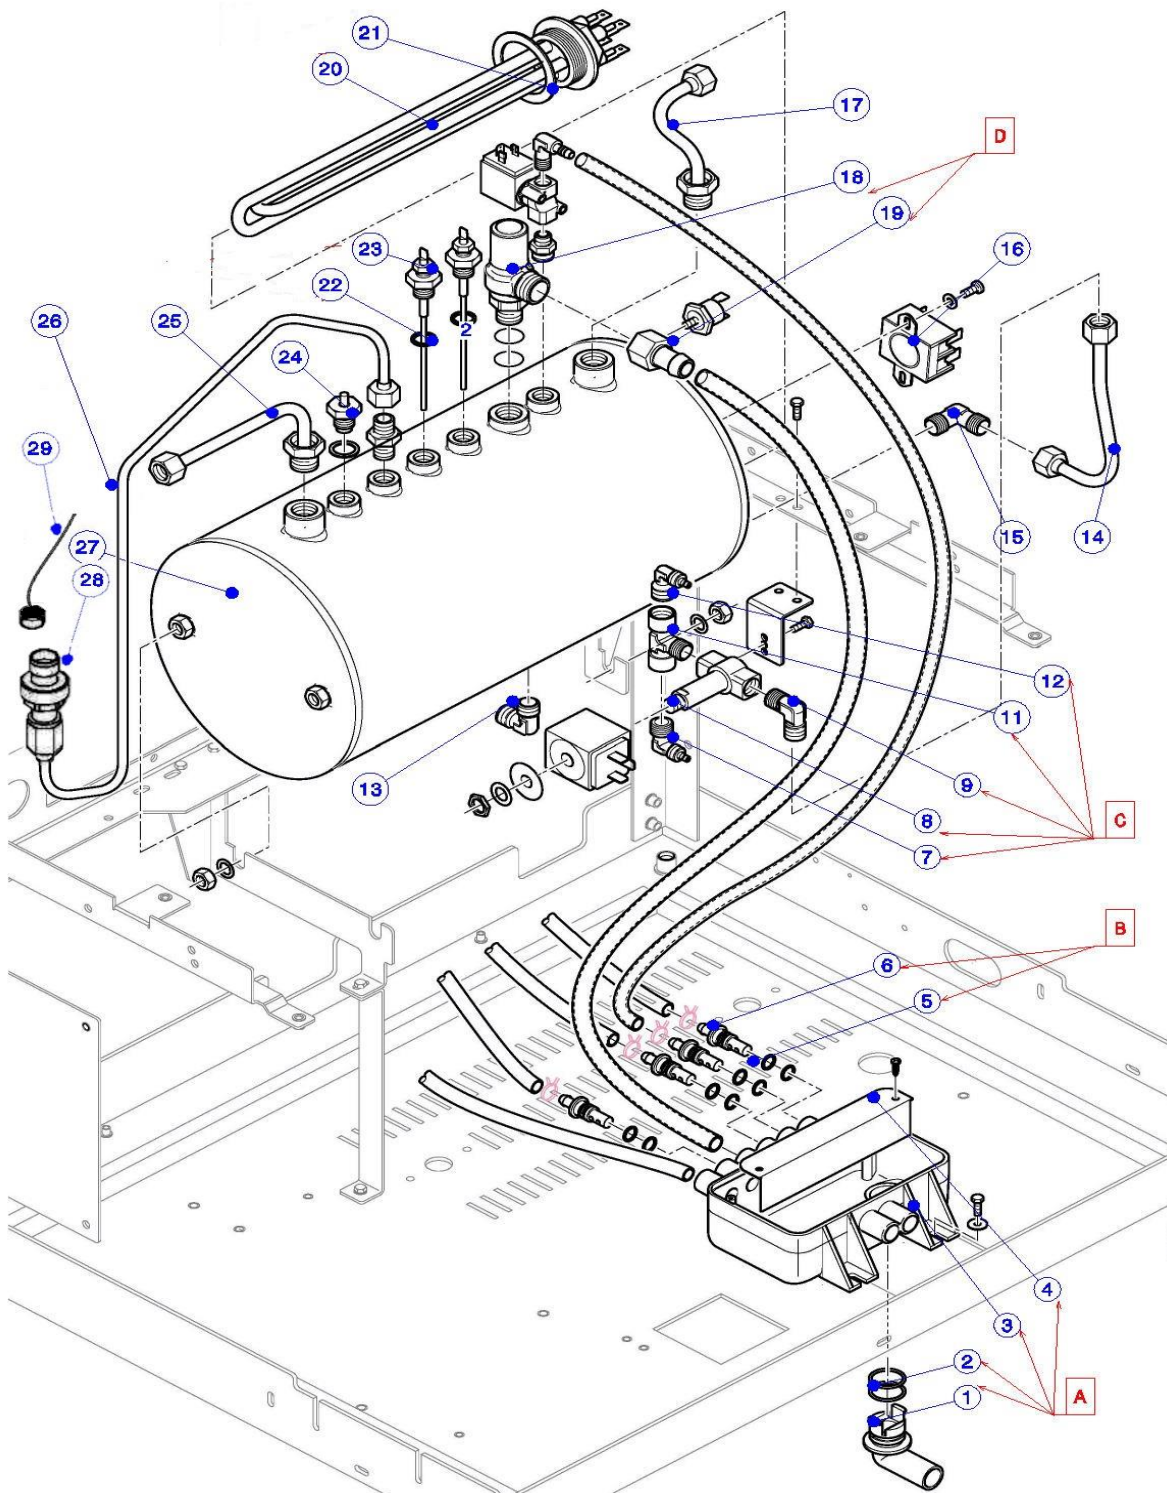

## **RE DOPPIA**

**Spare parts catalogue - Ersatzteilkatalog - Catalogue pièces détachées**

**Ed. 10.2019**

Pos.#	Description	Beschreibung	Description	Notes
1	M059905341	Foot		
2	M519906173	Ferrule basso version		
	M519906174	Ferrule thin		
3	M519906171	Clamping bushing		
4	M519906172	Pin		

Pos. #	Description	Beschreibung	Description	Notes
1	M439905384	Swivelling connector		
2	M449905463	Gasket		
3	M439905383	Drain tray		
4	M019905381	Stirrup Drain tray		
5	C449900702	OR for diffuser		
6	M529905382	Diffuser		
7	A229904442	Connector L 1/4 M-tube 6x4		
8	M199905791	Solenoid Valve 2-way 1/4 D2.5 V220/50-240/60		
9	C229900525	Connector 1/4 M-M		
11	M229905900	Connector T 1/4 F-M-F		
12	A229904442	Connector L 1/4 M-tube 6x4		
13	C229900525	Connector 1/4 M-M		
14	M279906312	Hot Water pipe		
15	C229900525	Connector 1/4 M-M		
16	M199904767	Thermostat 130 °C		
17	M279906579	Steam Pipe		
18	M229906083	Safety valve 1,8 bar		
19	M229905111	Connector 1/2 F		
20	M199905695	Heating elements 3000W		
	M199905696	Heating elements 3500W		
	M179906345	Heating elements 4000W		
21	A269904671	Gasket heating element 1 1/4"		
22	A269904417	Gasket level control probe 1/4"		
23	M199904821	Level control probe		
24	M229906526	Vacuum valve		
25	M279906578	Steam Pipe		
26	M279906527	Pressure transducer pipe		
27	M219905189	Service Boiler 2 gr		
	M219905190	Service Boiler 3gr		
	M219906339	Service Boiler 4gr		
28	M199905422	Pressure trasducer		
29	M199905423	Pressure transducer cable		
A	R249906856	Kit drain tray		
B	R229906857	Kit diffuser		
C	R229906858	Kit mixer hot water		
D	R229906859	Kit safety valve Professional		