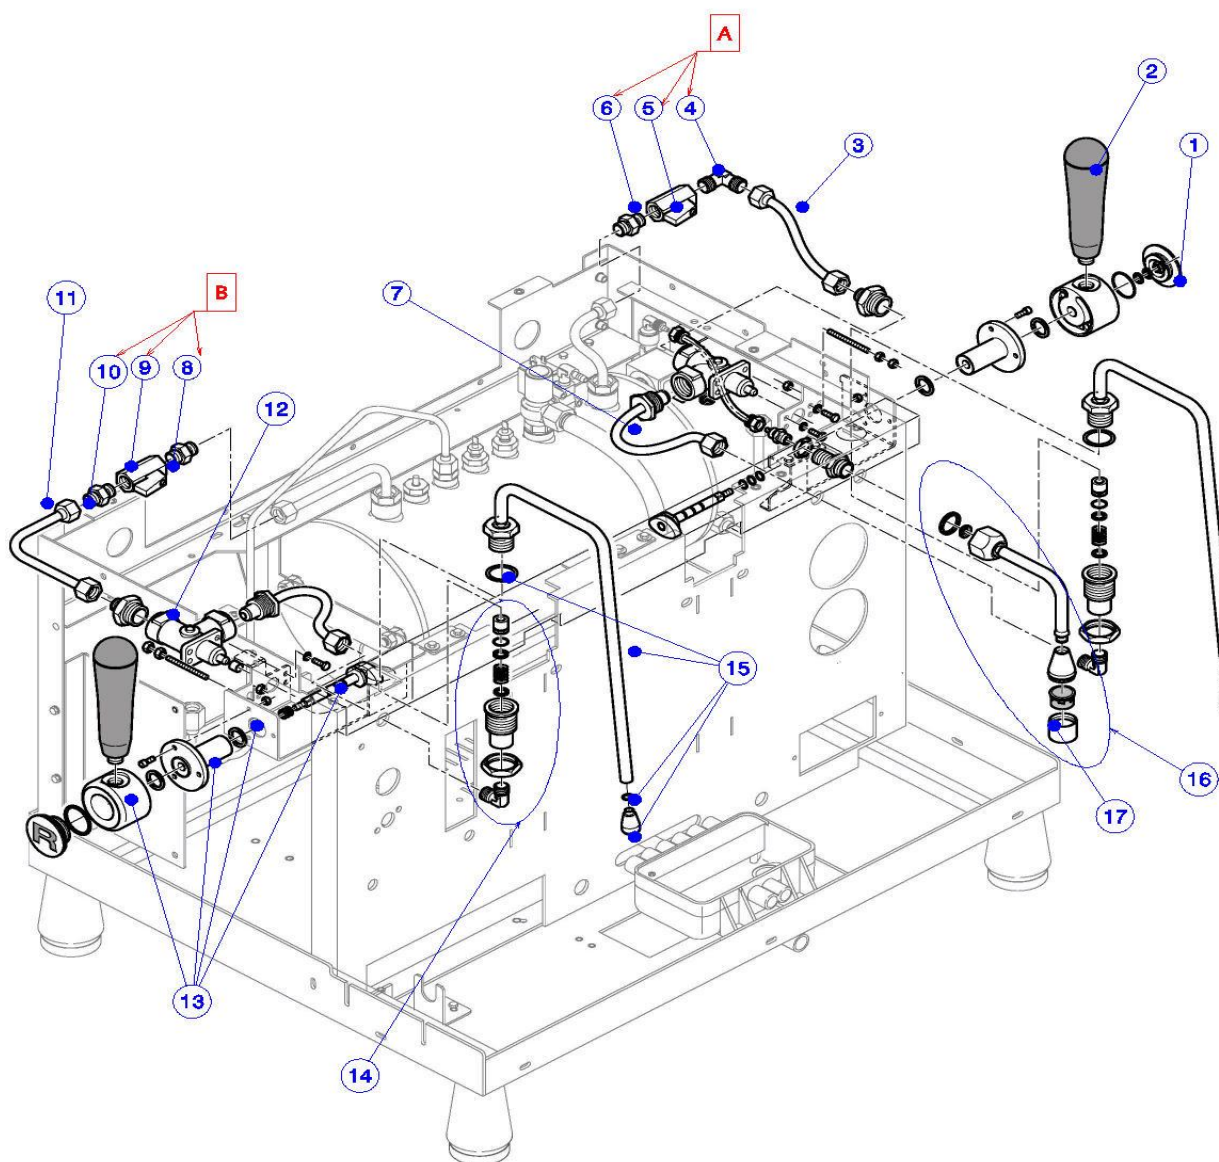

Pos. #	Description	Beschreibung	Description	Notes
1	A529R04649	Steam knob "R"		
2	M699905528	Steam tap lever		
3	M279906326	Steam pipe dx		
4	C229900525	Connector L 1/4 M-M		
5	M229904791	Tap 1/4 F-F		
6	C229900520	Connector 1/4 M-M		
7	M279906570	Steam pipe		
8	C229900520	Connector 1/4 M-M		
9	M229904791	Tap 1/4 F-F		
10	C229900520	Connector 1/4 M-M		
11	M279906327	Steam pipe 2 gr		
	M279906325	Steam pipe 3 gr		
12	M229905343	Steam valve lever		
13	M229905893	Steam leverage assembly		
14	M529905380	Steam wand joint		
15	M219906508	Steam wand		
16	M219906417	Hot water wand		
17	R299905217	Hot water nozzle		
A	R219906868	Kit steam tap right		
B	R219906864	Kit steam tap left