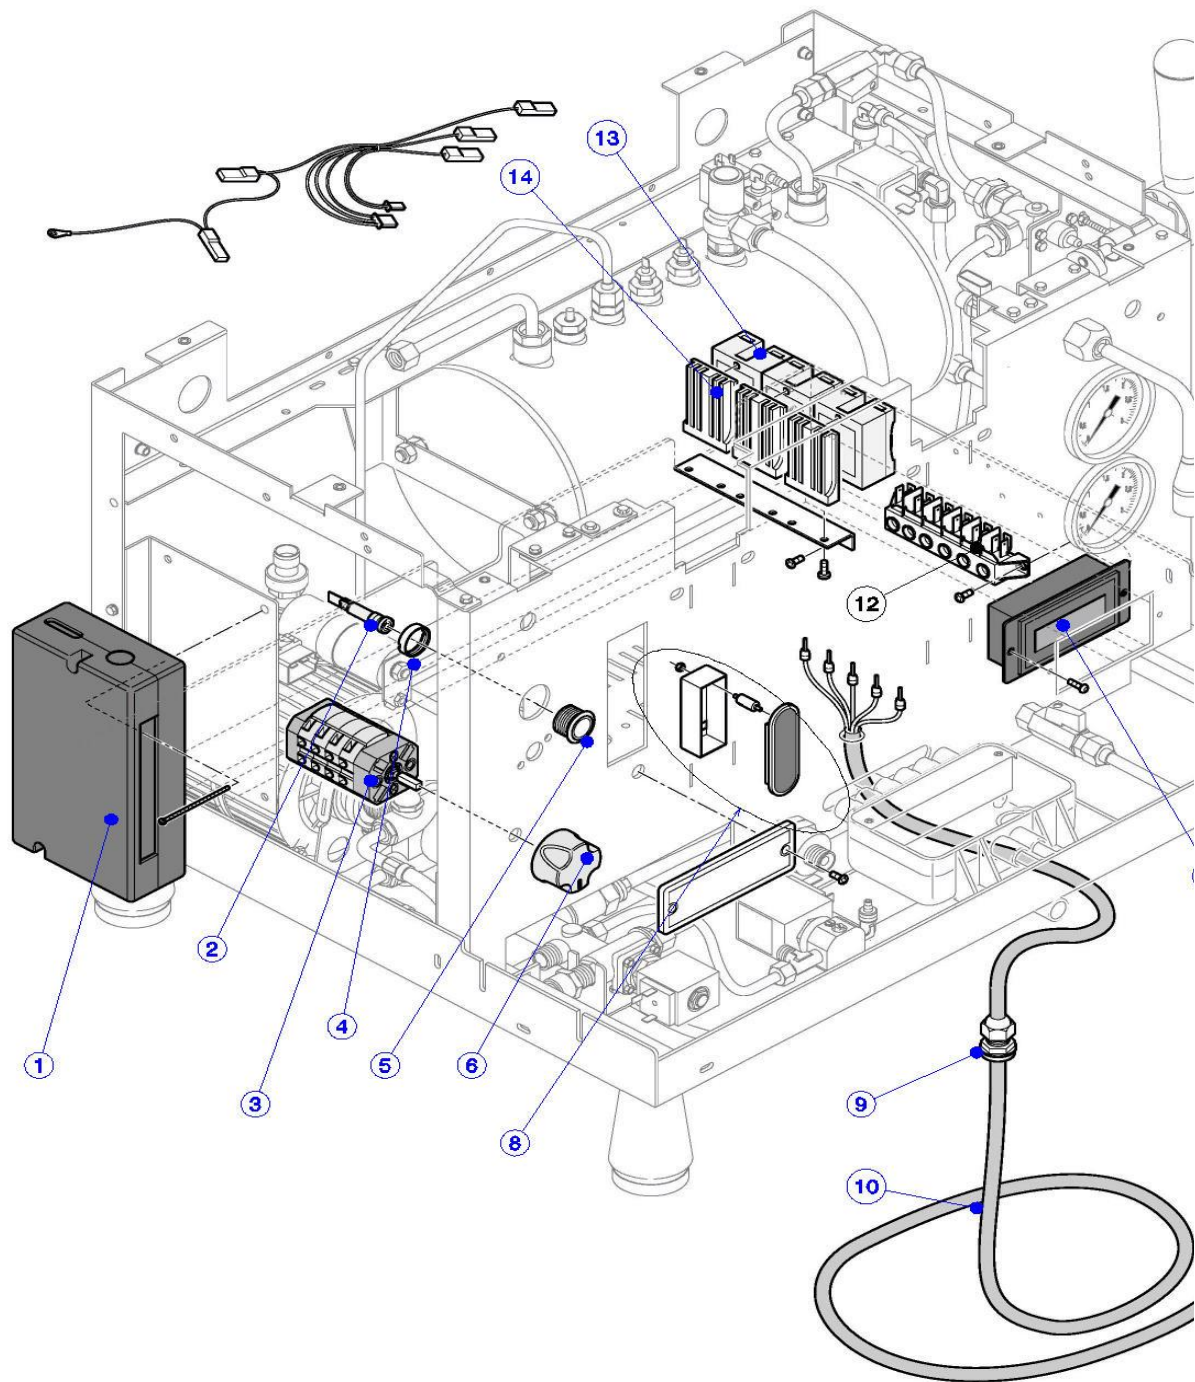

Pos.#	Description	Beschreibung	Description	Notes
1	M199906246	Control board		
2	M199905901	Control light		
3	M199905867	Main switch		
4	M529904853	Control light ring		
5	M519905871	Control light cover		
6	M499904788	Main switch handle		
8	M199905387	Level display		
9	M199905113	Cable support		
10	M199904794	Power cable CE 3 phase		
	M199904795	Power cable CE single phase under 5000W		
	M199906021	Power cable CE single phase over 5000W		
	M199904796	Power cable USA 12 AWG (2 group)		
	M199904797	Power cable USA 10 AWG (3/4 group)		
11	M199904775	Display		
12	M199904790	Terminal block		
13	A190004666	Relay		
14	M559906524	Relay dissipator