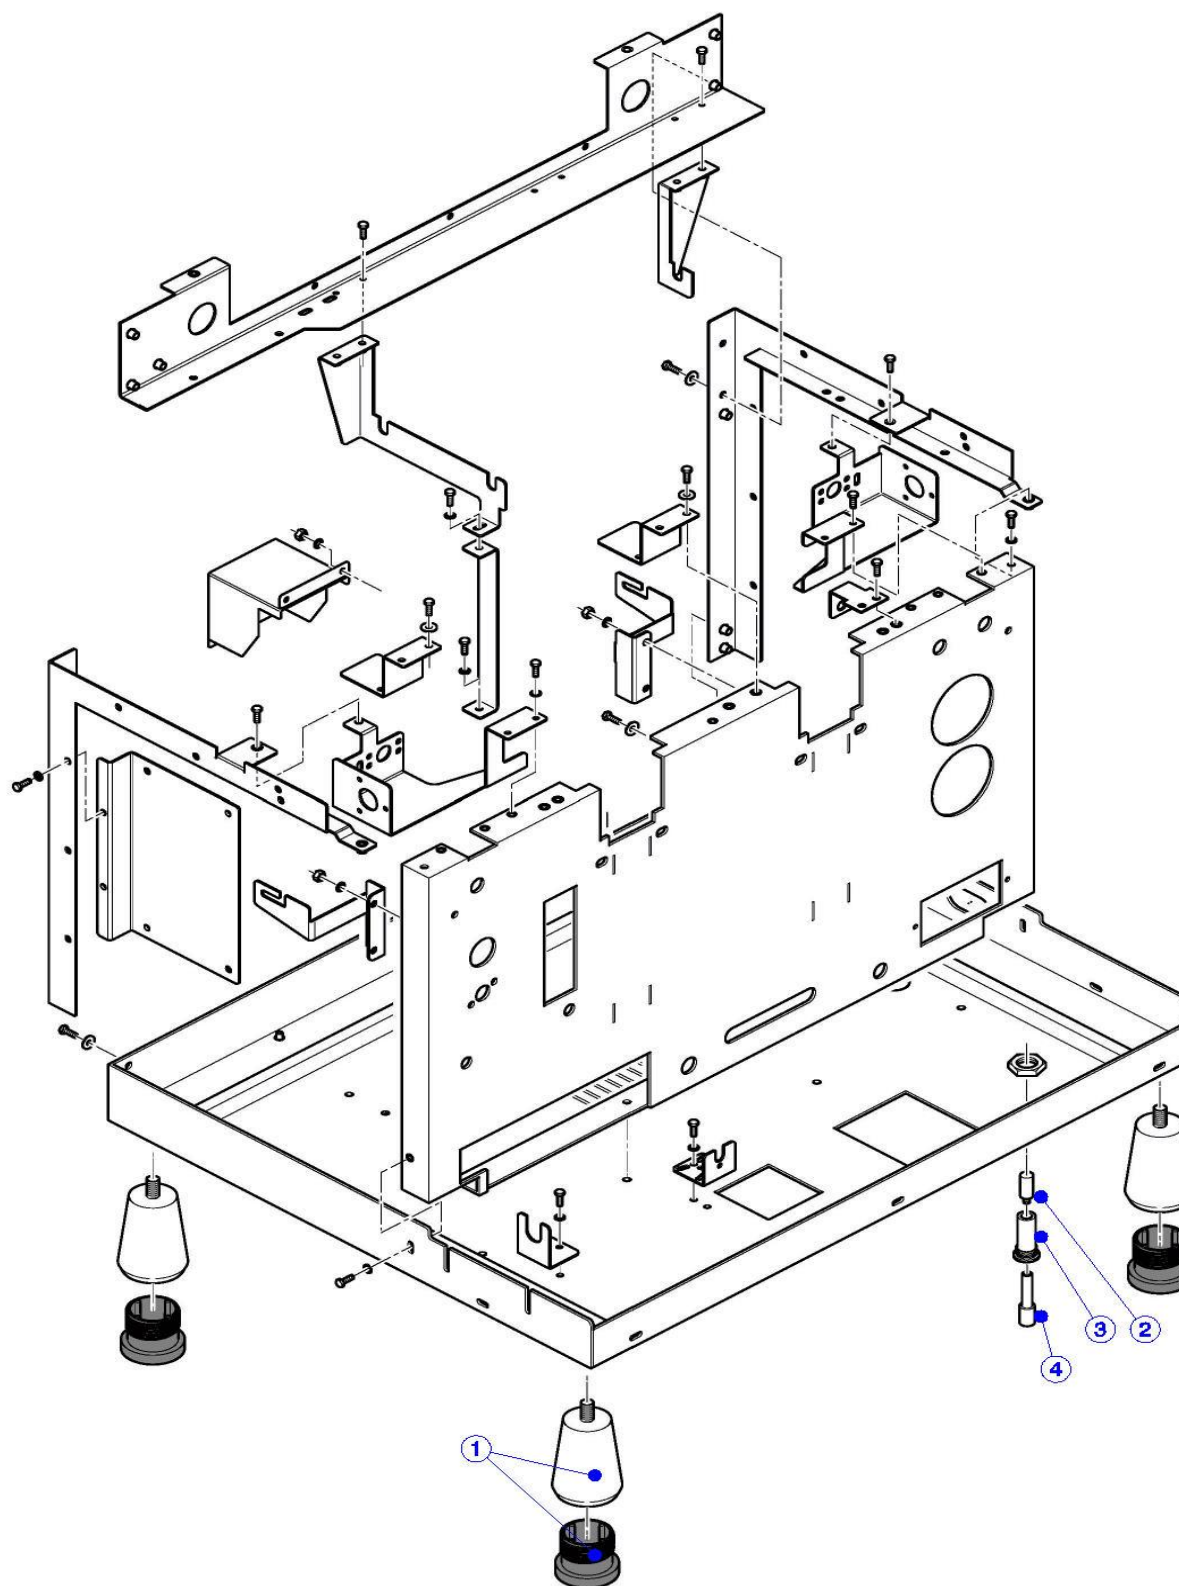

## **RE DOPPIA**

**Spare parts catalogue - Ersatzteilkatalog - Catalogue pièces détachées**

**Ed. 10.2019**

Pos.#	Description	Beschreibung	Description	Notes
1	M059905341	Foot		
2	M519906173	Ferrule basso version		
	M519906174	Ferrule thin		
3	M519906171	Clamping bushing		
4	M519906172	Pin		

Pos. #	Description	Beschreibung	Description	Notes
1	M439905384	Swivelling connector		
2	M449905463	Gasket		
3	M439905383	Drain tray		
4	M019905381	Stirrup Drain tray		
5	C449900702	OR for diffuser		
6	M529905382	Diffuser		
7	A229904442	Connector L 1/4 M-tube 6x4		
8	M199905791	Solenoid Valve 2-way 1/4 D2.5 V220/50-240/60		
9	C229900525	Connector 1/4 M-M		
11	M229905900	Connector T 1/4 F-M-F		
12	A229904442	Connector L 1/4 M-tube 6x4		
13	C229900525	Connector 1/4 M-M		
14	M279906312	Hot Water pipe		
15	C229900525	Connector 1/4 M-M		
16	M199904767	Thermostat 130 °C		
17	M279906579	Steam Pipe		
18	M229906083	Safety valve 1,8 bar		
19	M229905111	Connector 1/2 F		
20	M199905695	Heating elements 3000W		
	M199905696	Heating elements 3500W		
	M179906345	Heating elements 4000W		
21	A269904671	Gasket heating element 1 1/4"		
22	A269904417	Gasket level control probe 1/4"		
23	M199904821	Level control probe		
24	M229906526	Vacuum valve		
25	M279906578	Steam Pipe		
26	M279906527	Pressure transducer pipe		
27	M219905189	Service Boiler 2 gr		
	M219905190	Service Boiler 3gr		
	M219906339	Service Boiler 4gr		
28	M199905422	Pressure trasducer		
29	M199905423	Pressure transducer cable		
A	R249906856	Kit drain tray		
B	R229906857	Kit diffuser		
C	R229906858	Kit mixer hot water		
D	R229906859	Kit safety valve Professional		