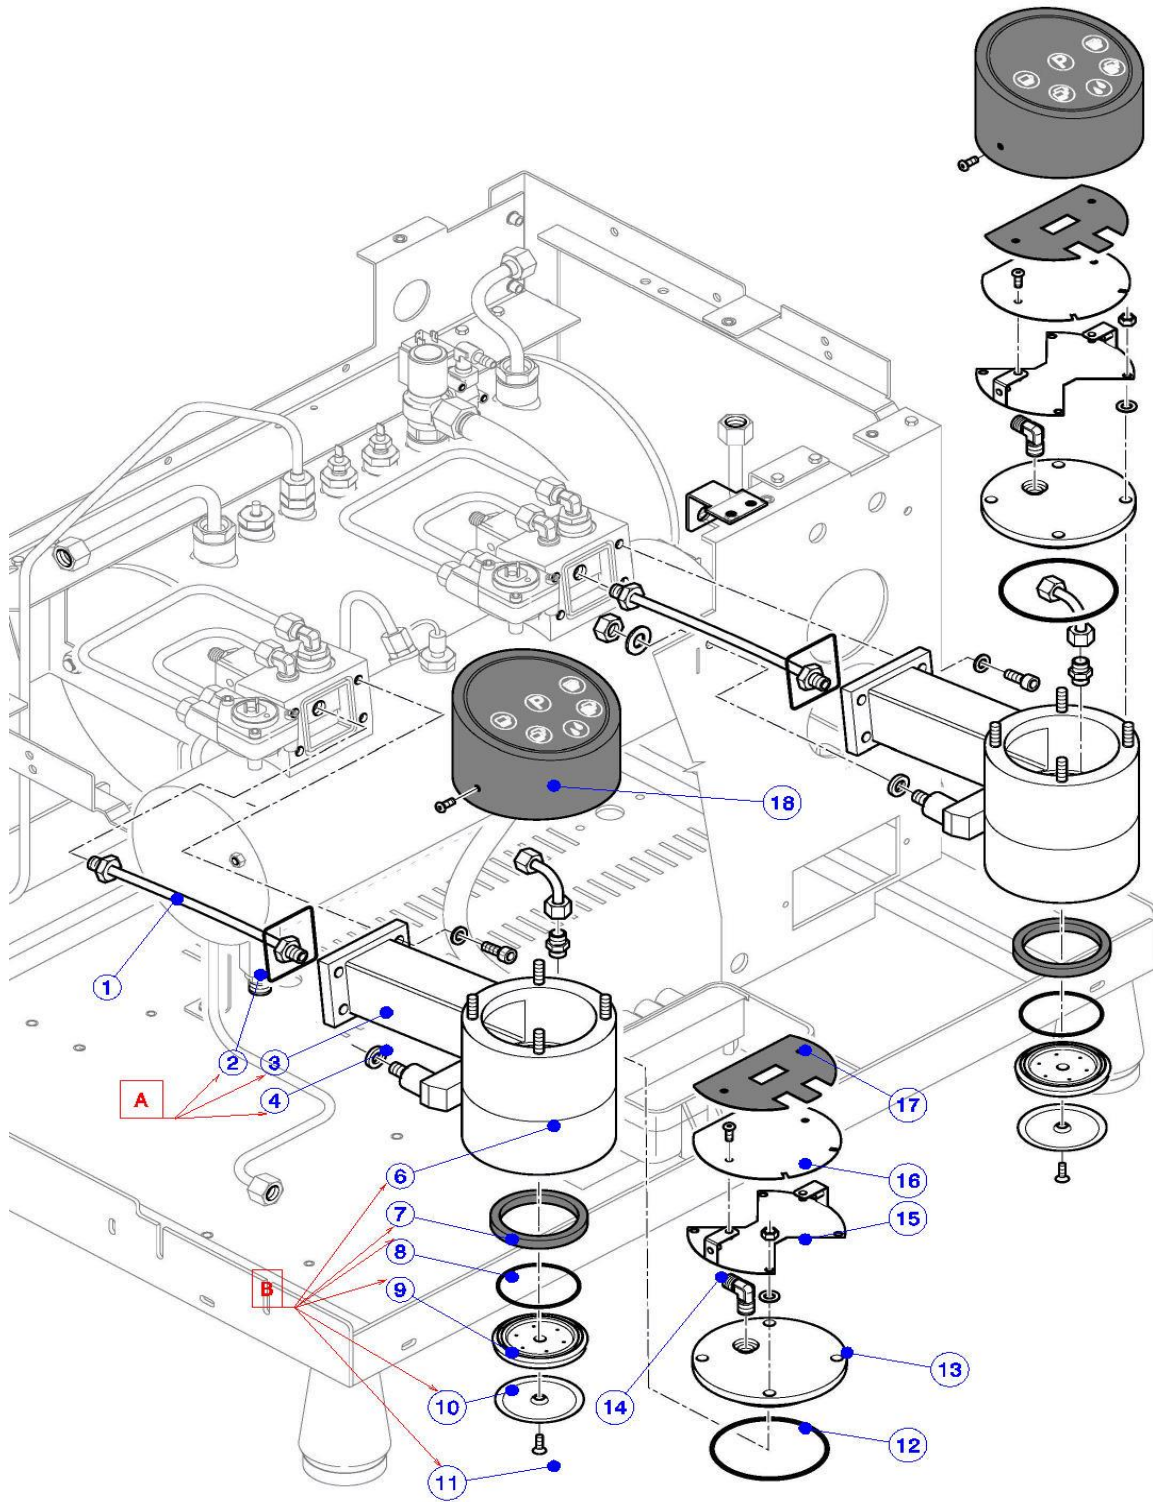

Pos. #	Description	Beschreibung	Description	Notes
1	M279905830	Dispencing connection pipe		
2	R499905544	OR 3187		
3	M219905995	Upper group body		
4	M499906587	Support group spacer		
6	M219905894	Lower group body		
7	C449900229	Group gasket		
8	R499905544	OR 3187		
9	M229905305	Shower support		
10	M619905432	Shower foil		
11	R319905585	Screw M5 x 12 TS inox		
12	M449905837	OR 4250		
13	M219906219	Upper group flange		
14	A229904351	Connector L 1/8 M tube 6x4		
15	M019906382	Control panel stirrup		
16	M019906594	isolator		
17	M449906595	Anti-steam gasket		
18	M199906546	Control panel 6 botton		
	M199906547	Control panel 4 botton		
A	R219906869	Kit upper saturated group		
B	R219906870	Kit lower saturated group