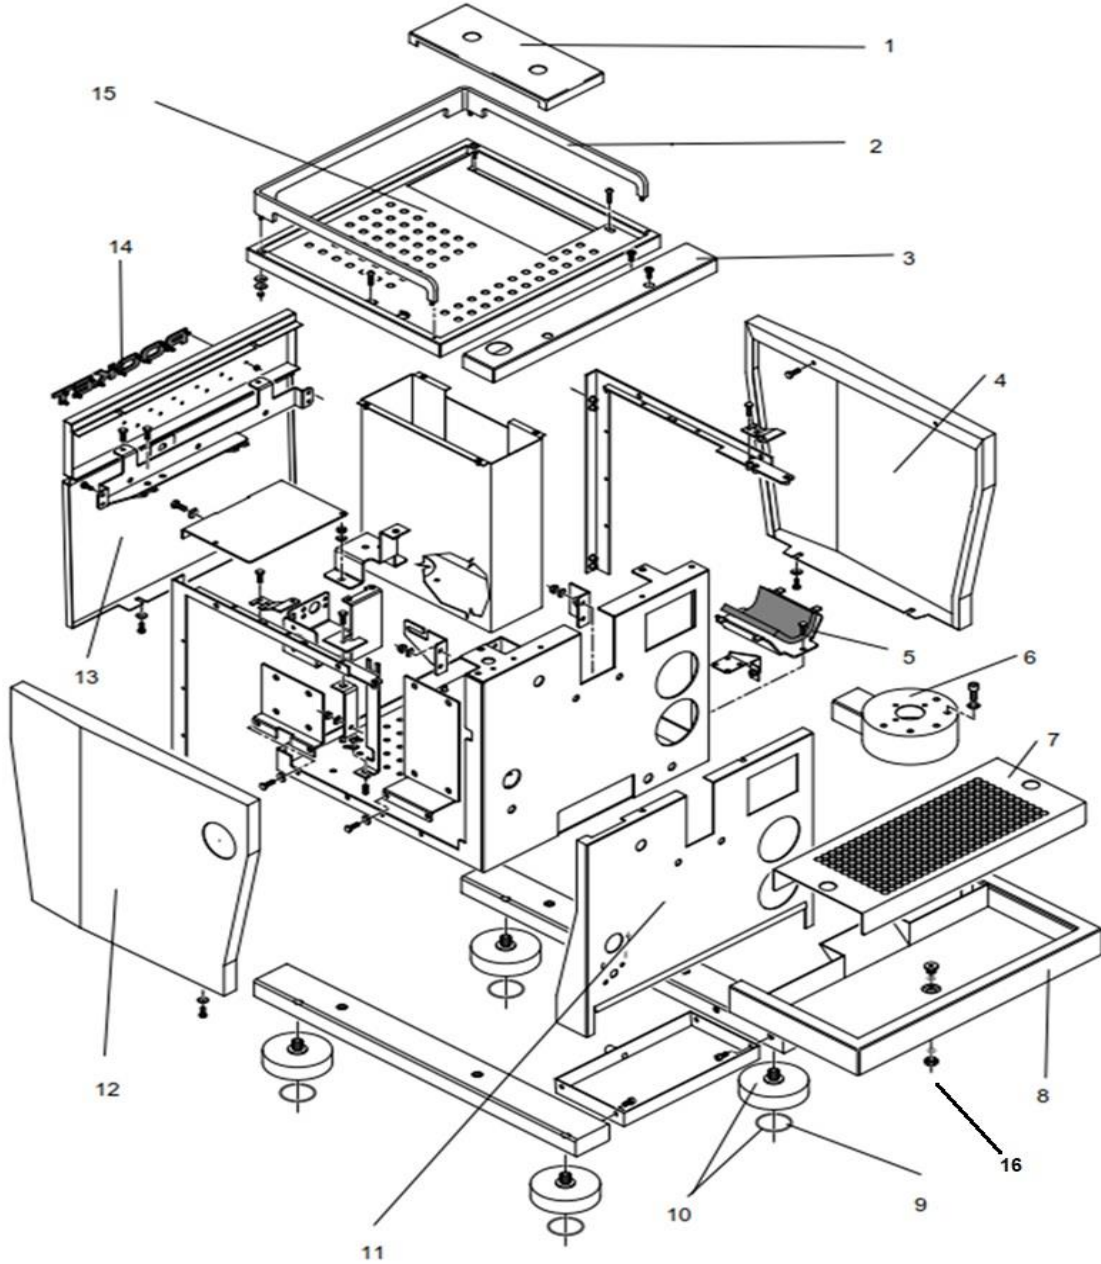

R NINE ONE

Spare parts catalogue - Ersatzteilkatalog - Catalogue pièces détachées

Ed. 11.2022

Pos.#	Description	Beschreibung	Description	Euro	Notes
1	C01L000382	Reservoir cover			
2	M019906209	Cups frame			
3	M019906212	Cups tray front support			
4	M019906201	Right side panel			
	M01B906201	Right side panel (black)			
5	M449906226	Antivibration mat for pump			
6	M019906216	Group Cover			
7	M019906192	Drain tray grid			
8	M019906205	Drain tray			
9	R8499906343	O-Ring			
10	A05L005755	Foot			
11	M019906214	Front panel			
12	M009906202	Left side panel			
	M01B906202	Left side panel (black)			
13	M019906203	Rear panel			
	M01B906203	Rear panel (black)			
14	A619905681	Rocket letters black			
	A619905828	Rocket letters silver			
15	M019906208	Cups tray			
16	A229904512	Drip tray plug			

Group assembly

Pos.#	Description	Beschreibung	Description	Euro	Notes
1	M279905830	Dispensing connection pipe			
2	M449907384	OR 3187			
3	A529R04649	Chromed tap			
4	A449904672	OR 3087			
5	M539906225	Paddle cover			
6	M519906220	Handle shaft			
7	M639906217	Paddle handle			
8	M529906222	Potentiometer guide shaft			
9	M529906223	Potentiometer command shaft			
10	M219906219	Upper group flange			
11	M449905837	OR 4250			
12	M619906553	Two cups competition filter			
13	M619906554	One cup competition filter			
14	C619900106	Blind filter			
15	R699906520	Filter holder 2cup W/filter			
16	R699906521	Filter holder 1cup W/filter			
17	R319905585	Screw			
18	M619905432	Shower foil			
19	M229905305	Shower support			
20	R499905544	OR			
21	C449900229	Group gasket			
22	M219905894	Lower group body			
23	M219905895	Upper group body			
24	M699906580	Bottomless filter holder			
25	A999904594	Tamper			