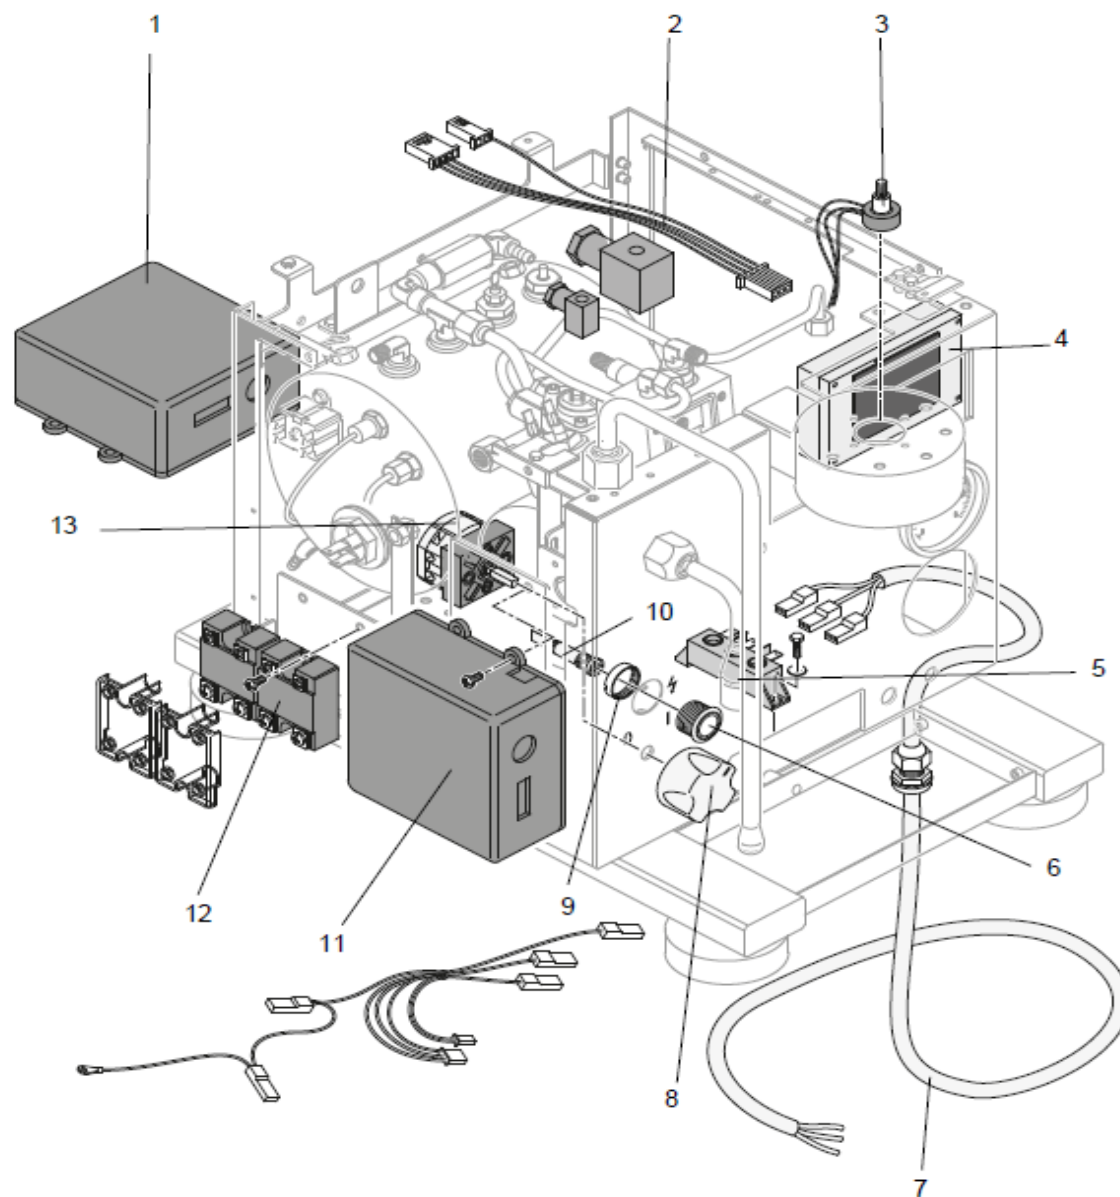

Pos.#	Description	Beschreibung	Description	Euro	Notes
1	M199906289	Transformer 100W 115Vac			
1	M199905392	Transformer 100w 220-240V			
2	M199906298	Display cable			
3	M199906296	Potentiometer			
4	M199906290	Display			
5	M199906352	Connector Block			
6	M519905871	Lamp ring			
7	C199900957	CE power cord			
	C199900958	UL power cord			
	C199901510	CH power cord			
	A199904616	KR power cord			
	A199904518	ISR power cord			
	A199906558	ARG power cord			
	C199901115	AUS/NZ power cord			
	C199901116	GB power cord			
8	M499904788	Handle			
9	M529904853	Key ring			
10	M199905901	Control light R9			
11	M199906288	Control board 230/115 V			
12	A190004666	Relay Rocket with cover			
13	M199904787	Main switch