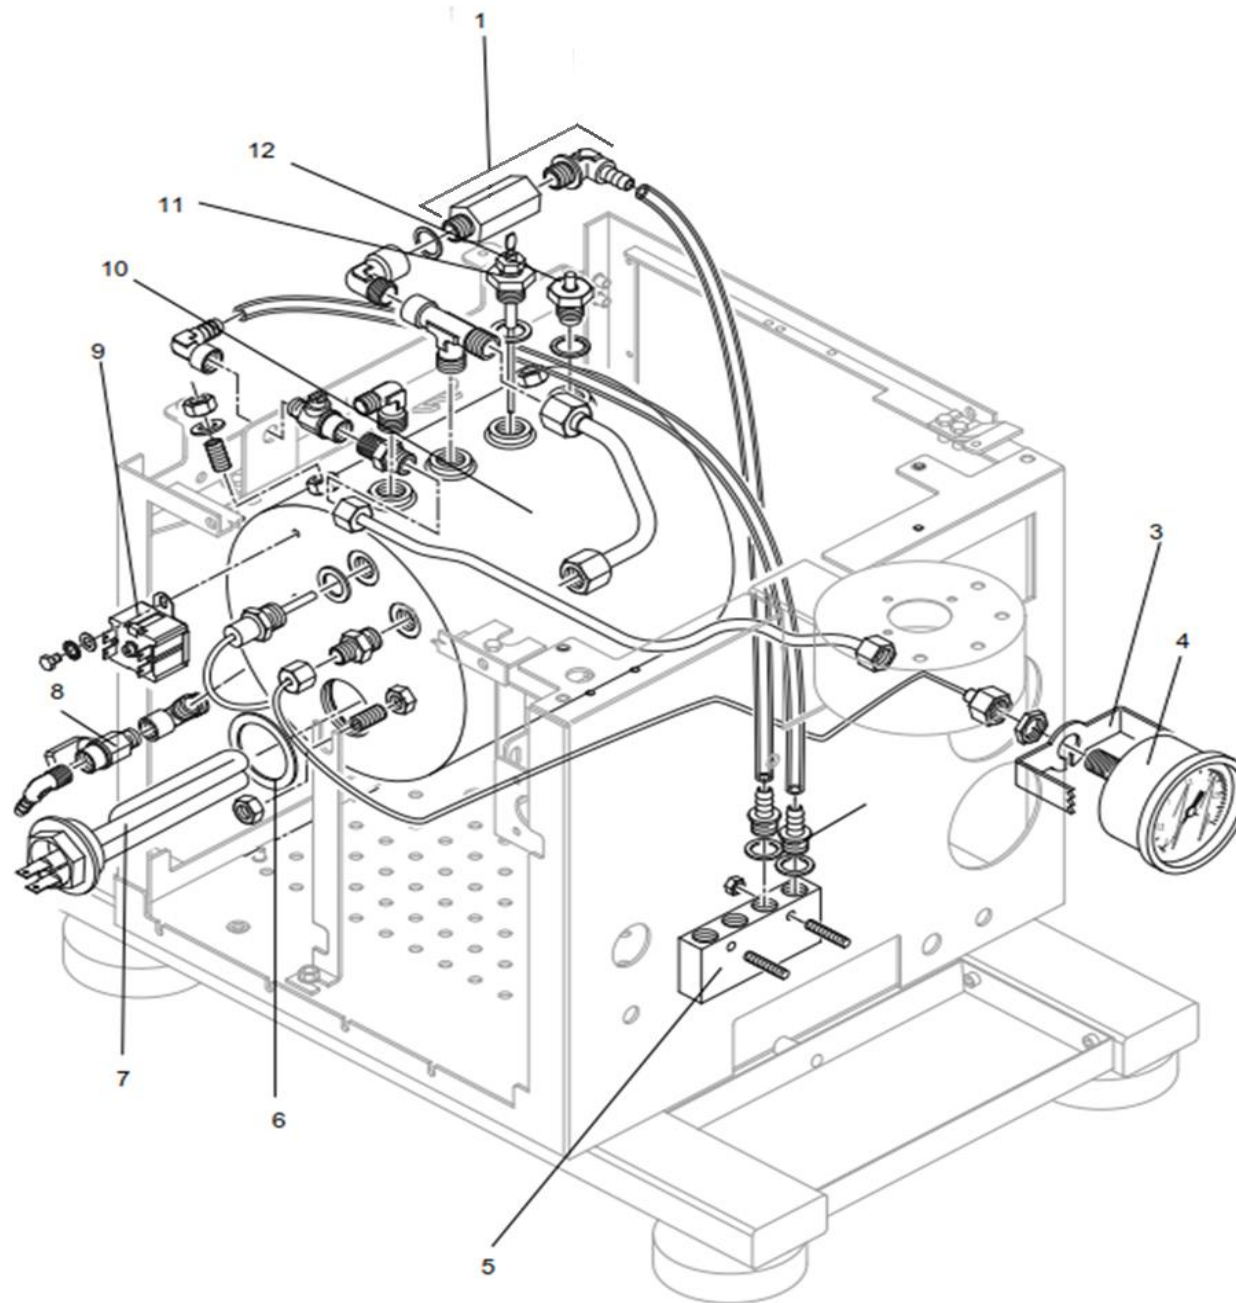

Group assembly

Pos.#	Description	Beschreibung	Description	Euro	Notes
1	M279905830	Dispensing connection pipe			
2	M449907384	OR 3187			
3	A529R04649	Chromed tap			
4	A449904672	OR 3087			
5	M539906225	Paddle cover			
6	M519906220	Handle shaft			
7	M639906217	Paddle handle			
8	M529906222	Potentiometer guide shaft			
9	M529906223	Potentiometer command shaft			
10	M219906219	Upper group flange			
11	M449905837	OR 4250			
12	M619906553	Two cups competition filter			
13	M619906554	One cup competition filter			
14	C619900106	Blind filter			
15	R699906520	Filter holder 2cup W/filter			
16	R699906521	Filter holder 1cup W/filter			
17	R319905585	Screw			
18	M619905432	Shower foil			
19	M229905305	Shower support			
20	R499905544	OR			
21	C449900229	Group gasket			
22	M219905894	Lower group body			
23	M219905895	Upper group body			
24	M699906580	Bottomless filter holder			
25	A999904594	Tamper			

Pos.#	Description	Beschreibung	Description	Euro	Notes
1	A299904998	Safety valve			
3	A009905109	Pressure gauge bracket			
4	A219906184	Service boiler pressure gauge 0-3 Bar			
5	M529906224	Exhaust			
6	C469900239	Element Gasket			
7	A199905013	Heating element V. 230 - 1.400 W			
	A199905014	Heating element V. 115 - 1.400 W			
8	A299904994	Tap 1/8 MF			
9	M199904767	Safety thermostat 130°C			
10	M219906215	Service boiler			
11	A199905078	Service boiler level probe			
12	A219905510	Vacuum breaker valve (Inox)			