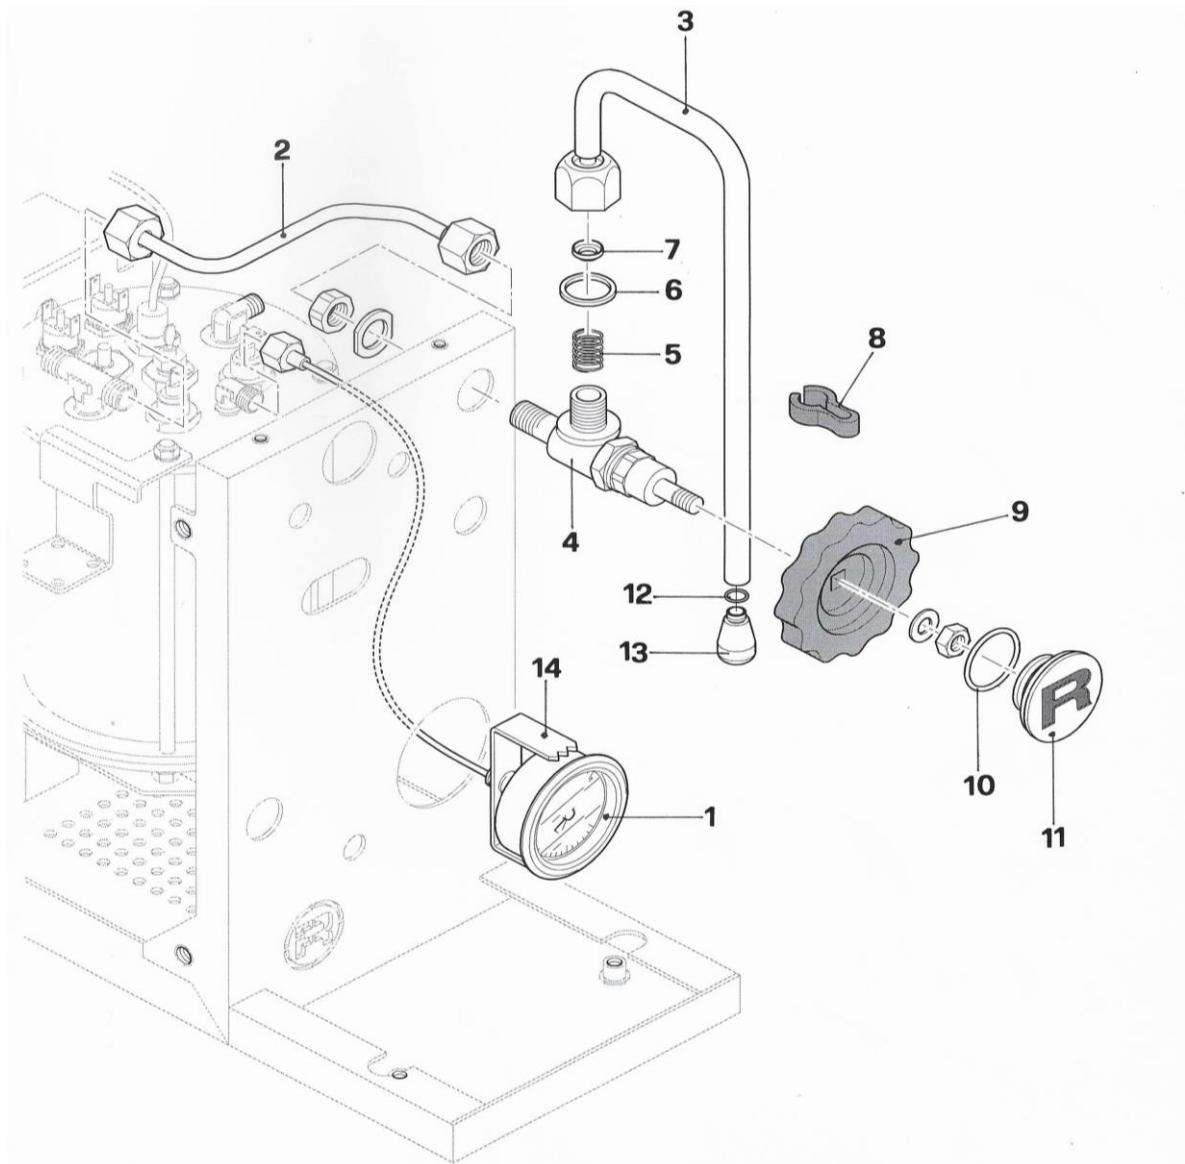

Steam and hot water valve assembly

Pos. #	Description	Beschreibung	Description	Euro	Notes			
1	A299904632	Boiler gauge plus						
2	A279906265	Steam pipe						
3	A219906168	Steam wand joint						
4	A229906260	Steam tap						
5	A209904332	Steam/hot water wand nut spring						
6	A449904331	Steam/hot water valve 3/8 teflon gasket						
7	A229904333	Plate						
8	A639905074	No burn cup						
9	A639905816	Handle						
10	A449904672	Or Ring cover/handle						
11	A529R04649	Steam knob						
12	C400002022	Steam wand O-Ring						
13	C200002839	Steam nozzle						
14	A019904843	Gauge bracket