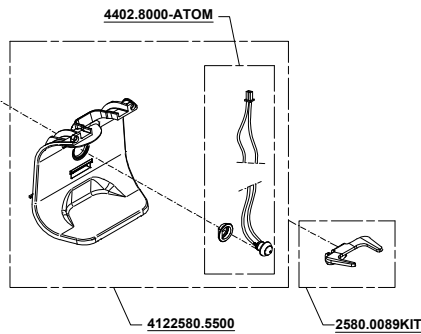

ATOM SPECIALTY 75

220V - 60Hz
230/240V - 50Hz
110V - 60Hz

03/11/2020

E168v2001 (BIANCO/WHITE)
E169v2001 (NERO/BLACK)

E140 (BIANCO/WHITE)
E141 (NERO/BLACK)

KIT MONTAGGIO FASTENING KIT

2580.0300KIT FISSAGGIO COPERCHIO COVER FASTENING SCREWS

(6060.0144)
(2580.0064)

2580.0400KIT FISSAGGIO PORTAMACINE UPPER BURRS HOLDER FASTENING SCREWS

(6060.0022)

2580.0100KIT FISSAGGIO MACINE BURRS FASTENING SCREWS

(6060.0002)
(6060.0032)

2580.0500KIT FISSAGGIO FORCELLA, SCIVOLO, CONSOLE FORK, CHUTE, CONSOLE SCREWS