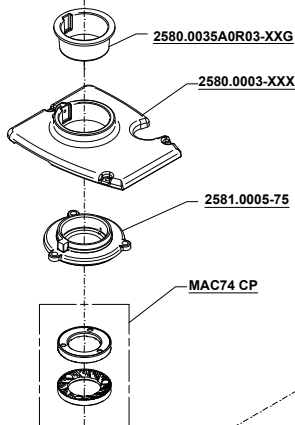

ATOM SPECIALTY 75

220V - 60Hz
230/240V - 50Hz
110V - 60Hz

03/11/2020

E168v2001 (BIANCO/WHITE)
E169v2001 (NERO/BLACK)

E140 (BIANCO/WHITE)
E141 (NERO/BLACK)

KIT MONTAGGIO FASTENING KIT

2580.0300KIT FISSAGGIO COPERCHIO COVER FASTENING SCREWS

(6060.0144)
(2580.0064)

2580.0400KIT FISSAGGIO PORTAMACINE UPPER BURRS HOLDER FASTENING SCREWS

(6060.0022)

2580.0100KIT FISSAGGIO MACINE BURRS FASTENING SCREWS

(6060.0002)
(6060.0032)

2580.0500KIT FISSAGGIO FORCELLA, SCIVOLO, CONSOLE FORK, CHUTE, CONSOLE SCREWS