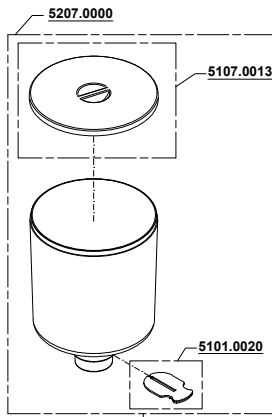

ATOM SPECIALTY 75

220V - 60Hz
230/240V - 50Hz
110V - 60Hz

03/11/2020

E168v2001 (BIANCO/WHITE)
E169v2001 (NERO/BLACK)

E140 (BIANCO/WHITE)
E141 (NERO/BLACK)

KIT MONTAGGIO FASTENING KIT

2580.0300KIT FISSAGGIO COPERCHIO COVER FASTENING SCREWS

(6060.0144)
(2580.0064)

2580.0400KIT FISSAGGIO PORTAMACINE UPPER BURRS HOLDER FASTENING SCREWS

(6060.0022)

2580.0100KIT FISSAGGIO MACINE BURRS FASTENING SCREWS

(6060.0002)
(6060.0032)

2580.0500KIT FISSAGGIO FORCELLA, SCIVOLO, CONSOLE FORK, CHUTE, CONSOLE SCREWS