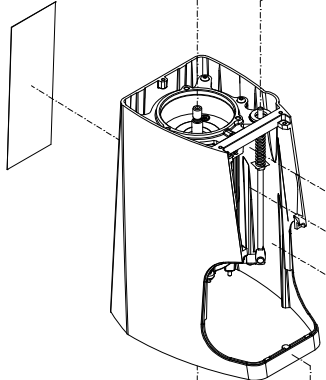

E168v2001 (BIANCO/WHITE)
E169v2001 (NERO/BLACK)