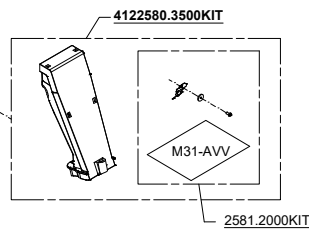

E168v2001 (BIANCO/WHITE)
E169v2001 (NERO/BLACK)