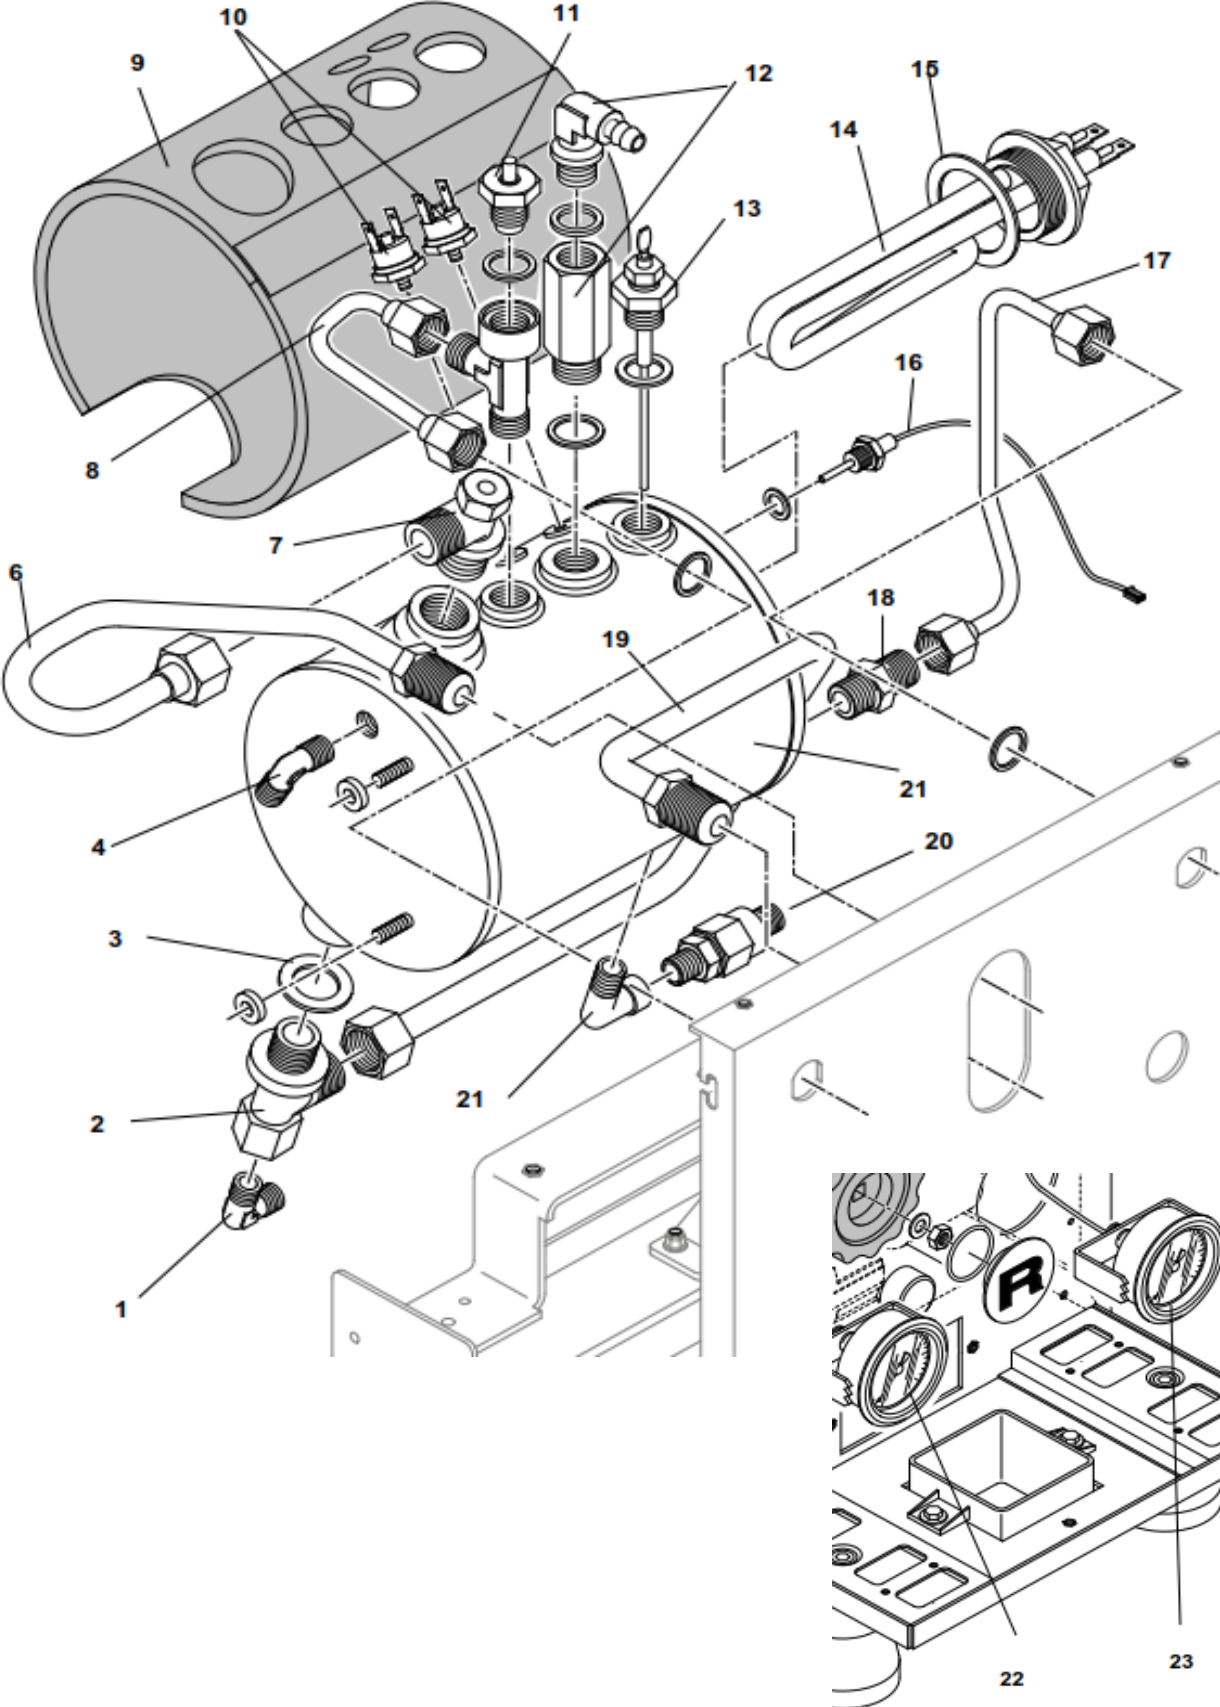

Pos.	#	Description	Notes
1	A329905087	Nut 1/4"	
2	A229905784	Valve	
3	A639905816	Handle	
4	A449904672	O-Ring	
5	A529R04649	"R" cover for steam valve handle	
6	A527704649	Cover for hot water handle	
7	A449904331	Teflon gasket	
8	A209904332	Spring	
9	A229904333	Plate	
10	C400002022	O-Ring	
11	A449904334	O-Ring	
12	C440003449	Siliconr pipe 4 x 7	
13	C400002022	O-Ring	
14	C400003008	O-Ring	
15	C227700536	Hot water nozzle	
16	R290003612	Hot water wand (complete)	
17	C440003449	Silicone pipe 4 x 7	
18	C200002839	Steam nozzle 2 holes 1,5	
19	R290003611	Steam wand (complete)	
20	R299906015	Steam wand with valve	
21	R299906016	Hot water wand with valve	
22	R229905953	Shaft	

Pos.	#	Description	Notes
1	A229904391	Rounded nut	
2	C469900420	Gasket	
3	C619900554	Filter	
4	C229900549	Restrictor 0,8	
6	C469900422	Green gasket	
7	C219900423	Spring	
8	C219900424	Valve	
9	C469900421	Teflon gasket	
10	C449900767	Gasket	
11	A319904599	Screw	
12	R229905238	Shaft	
13	R000002142	Flange	
14	C219900426	Gasket	
15	R000002143	Support	
16	C219900427	Spring	
17	R000002144	Cover	
18	C229901228	Diffuser	
19	C219900430	Valve	
20	A219904309	Spring	
21	C229901165	Cylinder	
22	C219903081	Valve	
23	C219900431	Spring	
24	R000002148	Connector	
25	C469900783	Gasket	
26	R000002149	Connector	
27	C519900103	Shower foil	
28	C449900229	Group gasket	
29	C200002983	Group complete	
30	R299905887	Cam kit	
31	C610003902	7 g filter basket	
	C610003901	14 g filterbasket	
	C619900106	Backflush cap ("blind filter")	
32	A699905020	1 cup filter holder with basket	
	A699905021	2 cups filter holder with basket	
33	R000002146	Pin	
34	R299905888	Lever assembly	
35	RA99905814	Ceramic group shaft	
5	R299906767	Replacement ceramic shaft	