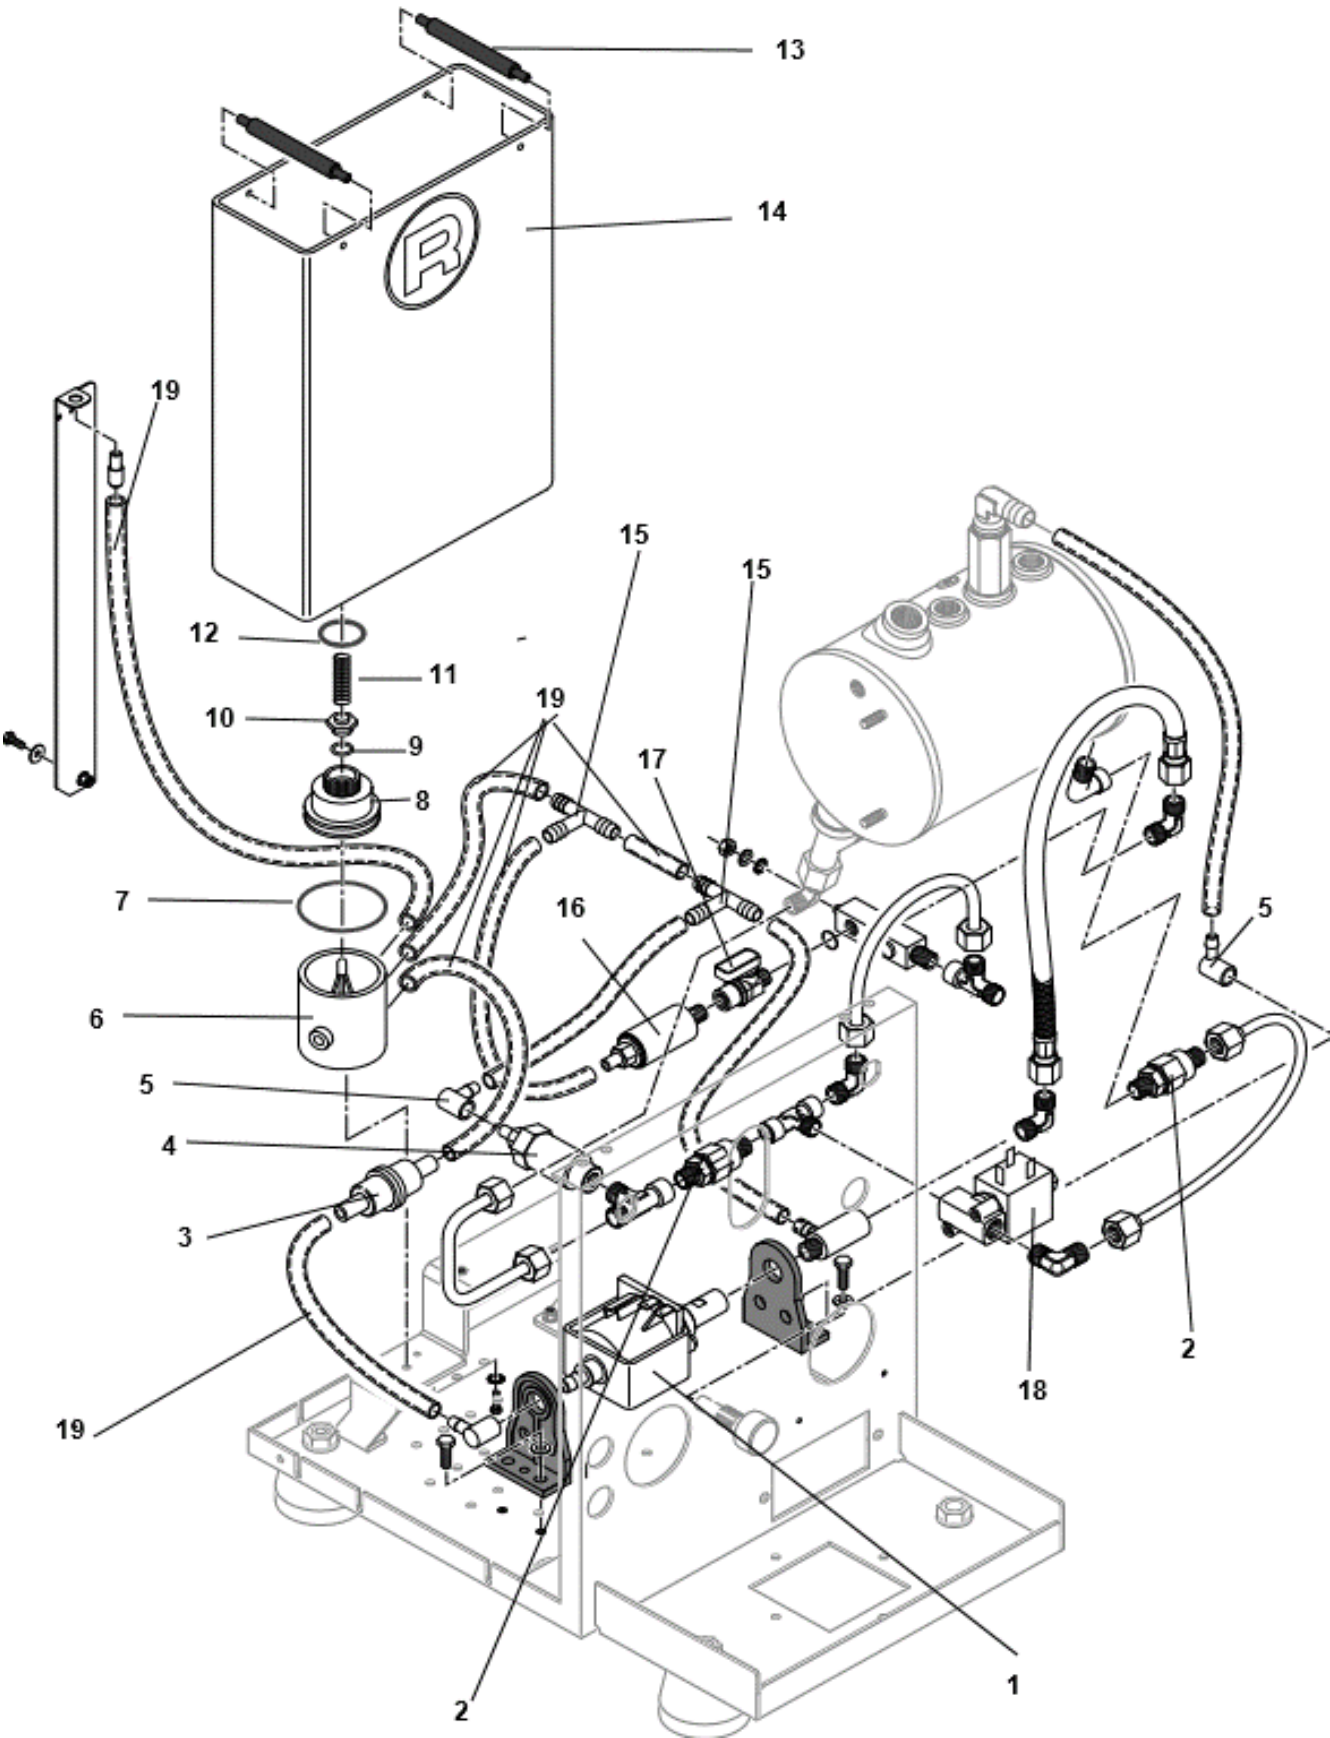

Pos.	#	Description	Notes
1	C199900280	Vibration pump V230	
	C199900281	Vibration pump V115	
2	C229900540	Non return valve	
3	C439900695	Filter	
4	C229900911	Expasion valve	
5	C449900709	Rubber connector	
6	R839905147	Manifold	
7	A449904547	O ring	
8	A439905146	Coupling	
9	C449900702	O ring	
10	C430003482	Connector	
11	C019900711	Spring	
12	A449905151	Oring 4081	
13	A639904956	Water tank handle	
14	R899905144	Water tank complete	
15	C400002827	Rubber T connector	
16	A299905143	Expansion valve 9 bar 1/8 M	
17	A299904994	Valve 1/8 MF	
18	C190004066	Solenoid valve V230	
	C190004067	Solenoid valve V115	
19	C499900769	Silicon pipe 5x8