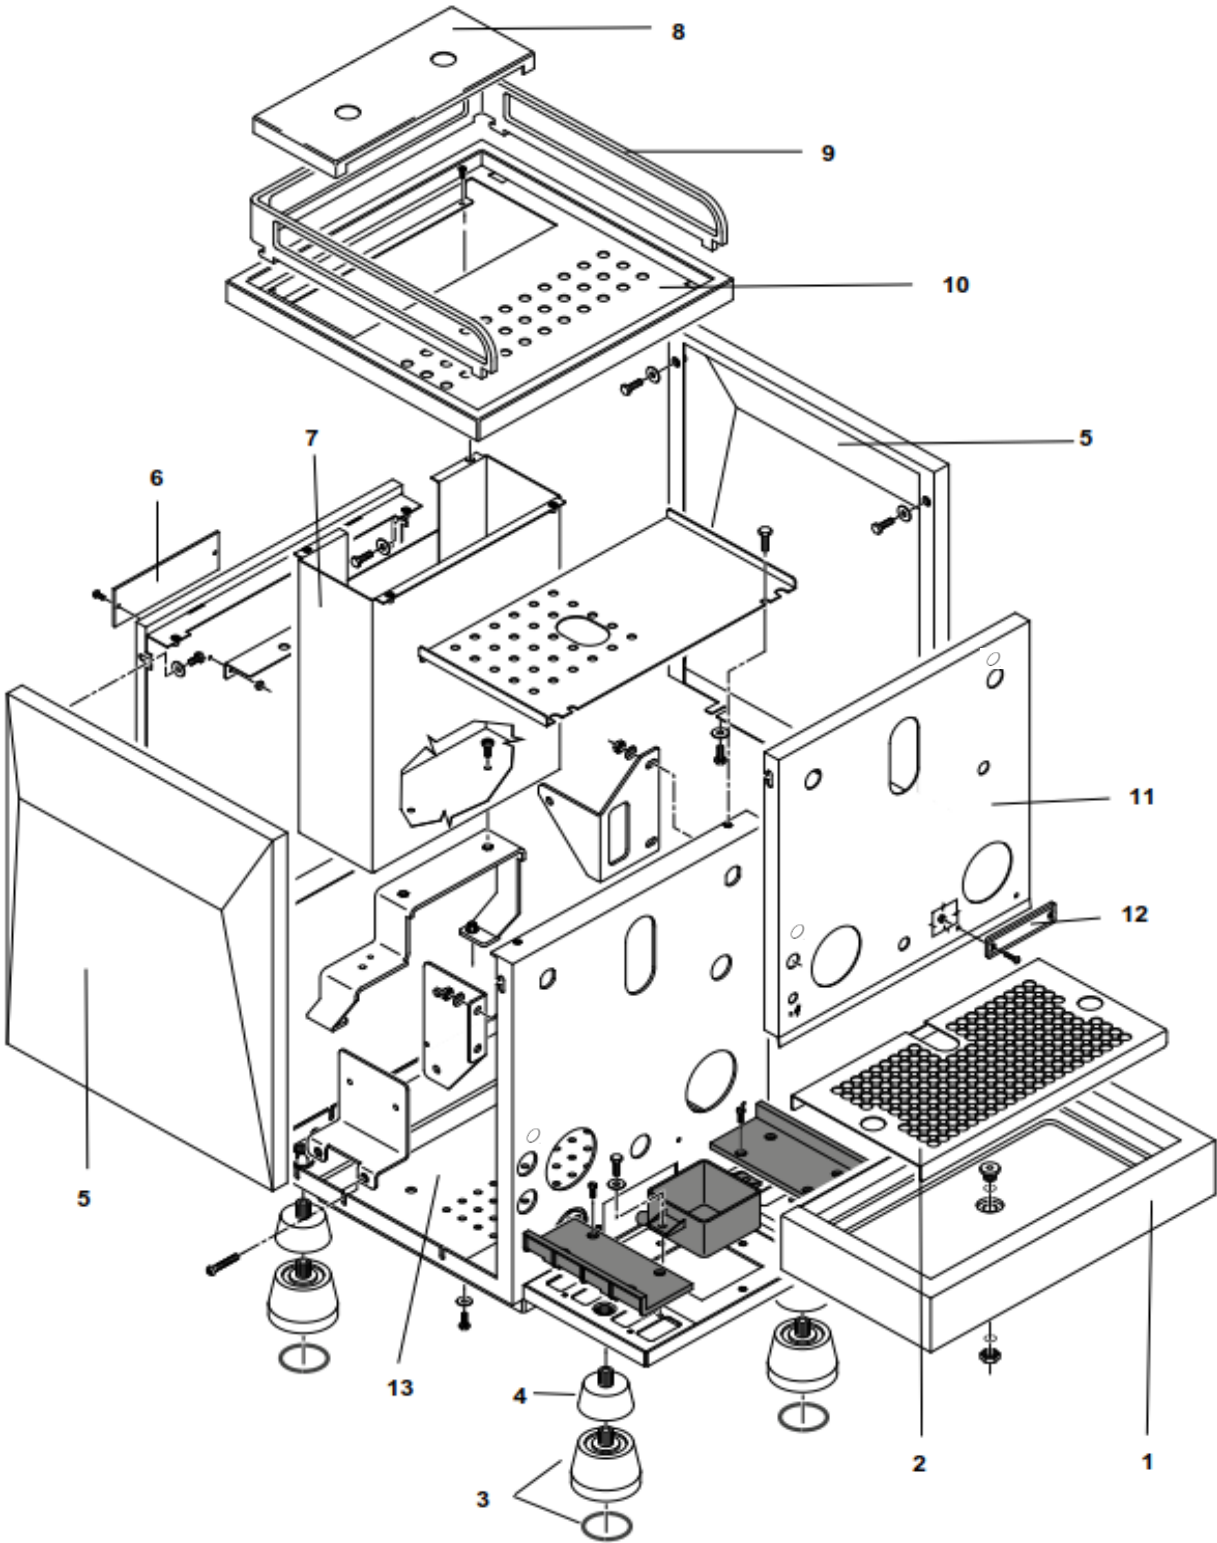

Mozzafiato Cronometro V - Giotto Cronometro V Espresso Machine

From Serial number D1920....

Pos.	#	Description	Notes
1	R01L005125	Drip tray	
2	A019906573	Grid	
3	A059906054	Foot with silicone O-ring	
4	A009906650	Chassis Mozzafiato/ Giotto Cronometro V	
5	A019904656	Tank guide	
6	A057706158	Left side panel chrome	
	A0577B6158	Left side panel black	
	A05W706052	Left side panel white	
7	A059906053	Bar	
8	A859904400	Rear tag	
9	C01L004255	Rear panel chrome	
	C01B004255	Rear panel black	
	C01W004255	Rear panel white	
10	A019906050	Cover	
11	R01L000382	Reservoir cover	
12	A057706157	Right side panel chrome	
	A0577B6157	Right side panel black	
	A05W706051	Right side panel white	
13	A019907119	Front panel Mozzafiato Crono V / Crono R	
14	A859906122	Front tag	
15	R849906343	Silicone OR	

ROCKET[®]
ESPRESSO MILANO

Giotto Cronometro V

Bodywork

Pos.	#	Description	Notes
1	R01L005125	Drip tray	
2	A019904346	Grid	
3	A059906054	Foot with silicone O-ring	
4	A059906073	Foot extension	
5	A019906043	Side panel stainless steel	
6	A859904400	Rear tag	
7	A019904656	Tank guide	
8	R01L000382	Reservoir cover	
9	A999904597	Cups frame stainless steel	
10	C01L004246	Cover - cups support panel	
11	A019907119	Front panel Giotto Crono R / Crono V	
12	A859906124	Front tag	
13	A009906650	Chassis Mozzafiato/ Giotto Cronometro V	