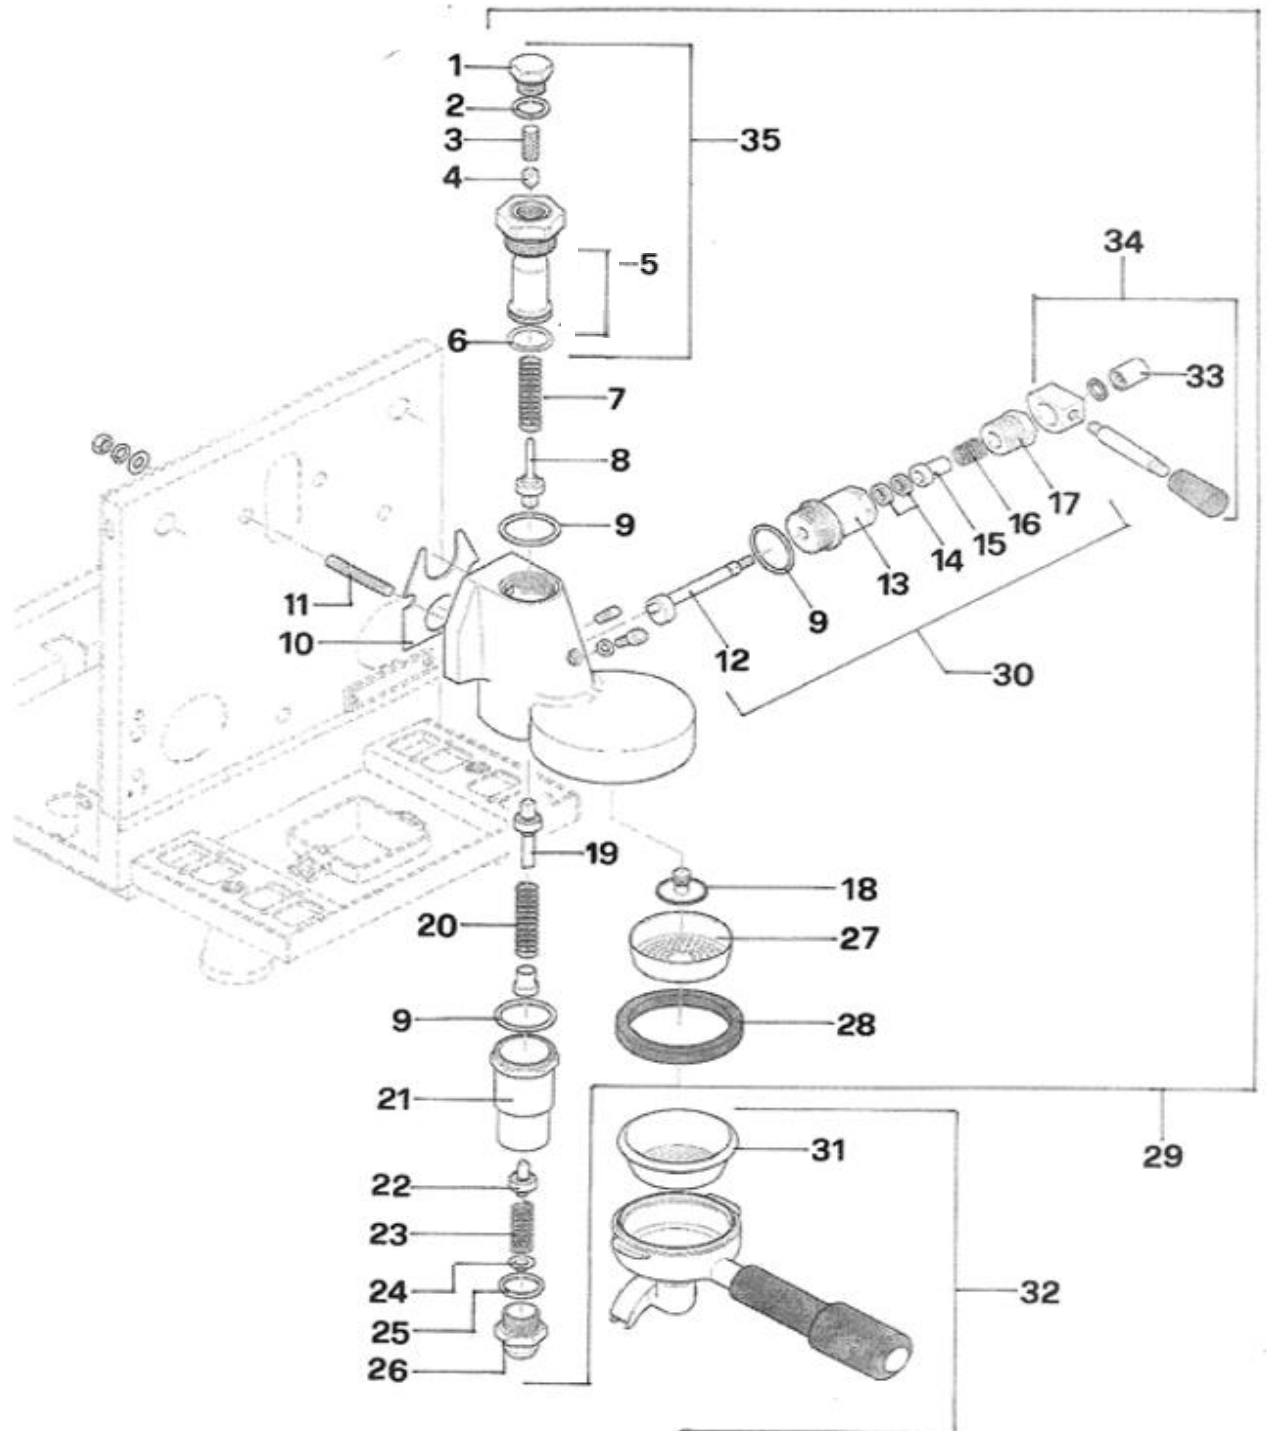

Mozzafiato Cronometro V - Giotto Cronometro V Espresso Machine

From Serial number D1920....

Pos.	#	Description	Notes
1	R01L005125	Drip tray	
2	A019906573	Grid	
3	A059906054	Foot with silicone O-ring	
4	A009906650	Chassis Mozzafiato/ Giotto Cronometro V	
5	A019904656	Tank guide	
6	A057706158	Left side panel chrome	
	A0577B6158	Left side panel black	
	A05W706052	Left side panel white	
7	A059906053	Bar	
8	A859904400	Rear tag	
9	C01L004255	Rear panel chrome	
	C01B004255	Rear panel black	
	C01W004255	Rear panel white	
10	A019906050	Cover	
11	R01L000382	Reservoir cover	
12	A057706157	Right side panel chrome	
	A0577B6157	Right side panel black	
	A05W706051	Right side panel white	
13	A019907119	Front panel Mozzafiato Crono V / Crono R	
14	A859906122	Front tag	
15	R849906343	Silicone OR	

ROCKET[®]
ESPRESSO MILANO

Giotto Cronometro V

Bodywork

Pos.	#	Description	Notes
1	R01L005125	Drip tray	
2	A019904346	Grid	
3	A059906054	Foot with silicone O-ring	
4	A059906073	Foot extension	
5	A019906043	Side panel stainless steel	
6	A859904400	Rear tag	
7	A019904656	Tank guide	
8	R01L000382	Reservoir cover	
9	A999904597	Cups frame stainless steel	
10	C01L004246	Cover - cups support panel	
11	A019907119	Front panel Giotto Crono R / Crono V	
12	A859906124	Front tag	
13	A009906650	Chassis Mozzafiato/ Giotto Cronometro V	

Pos.	#	Description	Notes
1	A329905087	Nut 1/4"	
2	A229905784	Valve	
3	A639905816	Handle	
4	A449904672	O-Ring	
5	A529R04649	"R" cover for steam valve handle	
6	A527704649	Cover for hot water handle	
7	A449904331	Teflon gasket	
8	A209904332	Spring	
9	A229904333	Plate	
10	C400002022	O-Ring	
11	A449904334	O-Ring	
12	C440003449	Siliconr pipe 4 x 7	
13	C400002022	O-Ring	
14	C400003008	O-Ring	
15	C227700536	Hot water nozzle	
16	R290003612	Hot water wand (complete)	
17	C440003449	Silicone pipe 4 x 7	
18	C200002839	Steam nozzle 2 holes 1,5	
19	R290003611	Steam wand (complete)	
20	R299906015	Steam wand with valve	
21	R299906016	Hot water wand with valve	
22	R229905953	Shaft	