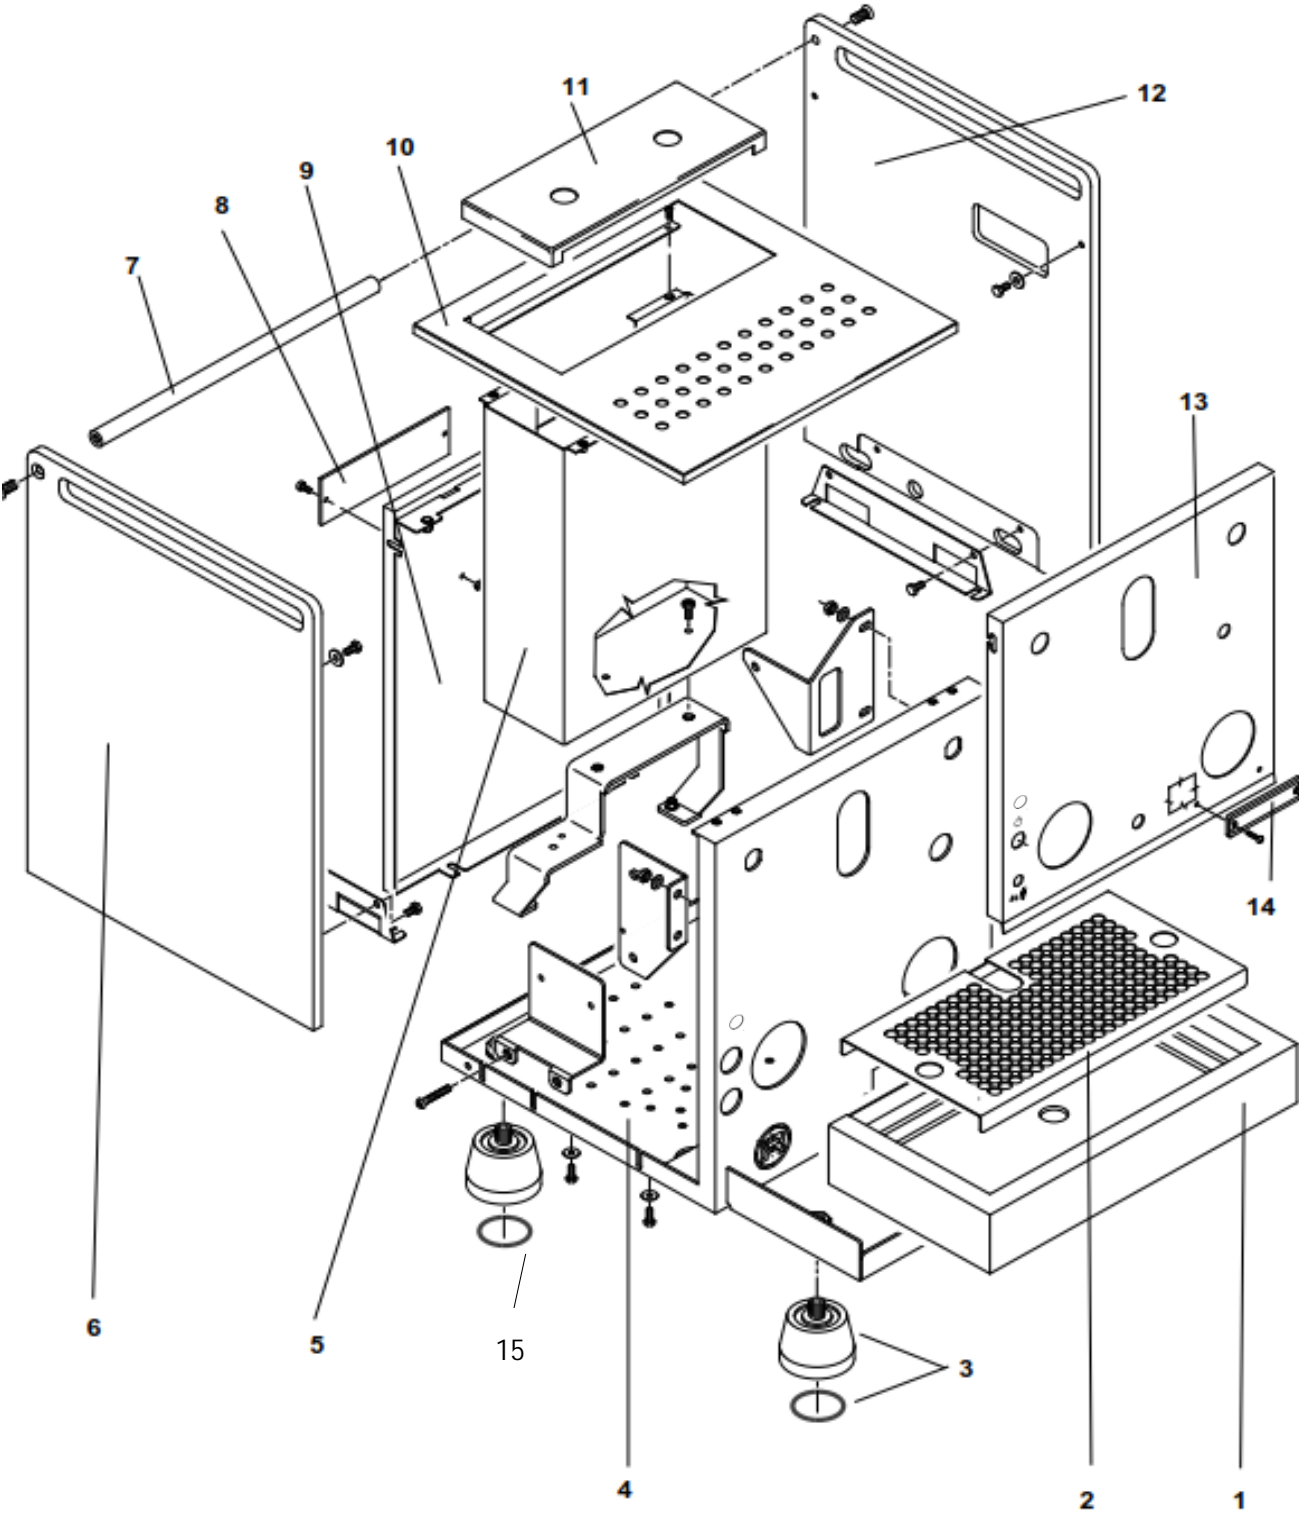

Mozzafiato Cronometro V - Giotto Cronometro V Espresso Machine

From Serial number D1920....

Pos.	#	Description	Notes
1	R01L005125	Drip tray	
2	A019906573	Grid	
3	A059906054	Foot with silicone O-ring	
4	A009906650	Chassis Mozzafiato/ Giotto Cronometro V	
5	A019904656	Tank guide	
6	A057706158	Left side panel chrome	
	A0577B6158	Left side panel black	
	A05W706052	Left side panel white	
7	A059906053	Bar	
8	A859904400	Rear tag	
9	C01L004255	Rear panel chrome	
	C01B004255	Rear panel black	
	C01W004255	Rear panel white	
10	A019906050	Cover	
11	R01L000382	Reservoir cover	
12	A057706157	Right side panel chrome	
	A0577B6157	Right side panel black	
	A05W706051	Right side panel white	
13	A019907119	Front panel Mozzafiato Crono V / Crono R	
14	A859906122	Front tag	
15	R849906343	Silicone OR	

ROCKET[®]
ESPRESSO MILANO

Giotto Cronometro V

Bodywork

Pos.	#	Description	Notes
1	R01L005125	Drip tray	
2	A019904346	Grid	
3	A059906054	Foot with silicone O-ring	
4	A059906073	Foot extension	
5	A019906043	Side panel stainless steel	
6	A859904400	Rear tag	
7	A019904656	Tank guide	
8	R01L000382	Reservoir cover	
9	A999904597	Cups frame stainless steel	
10	C01L004246	Cover - cups support panel	
11	A019907119	Front panel Giotto Crono R / Crono V	
12	A859906124	Front tag	
13	A009906650	Chassis Mozzafiato/ Giotto Cronometro V	