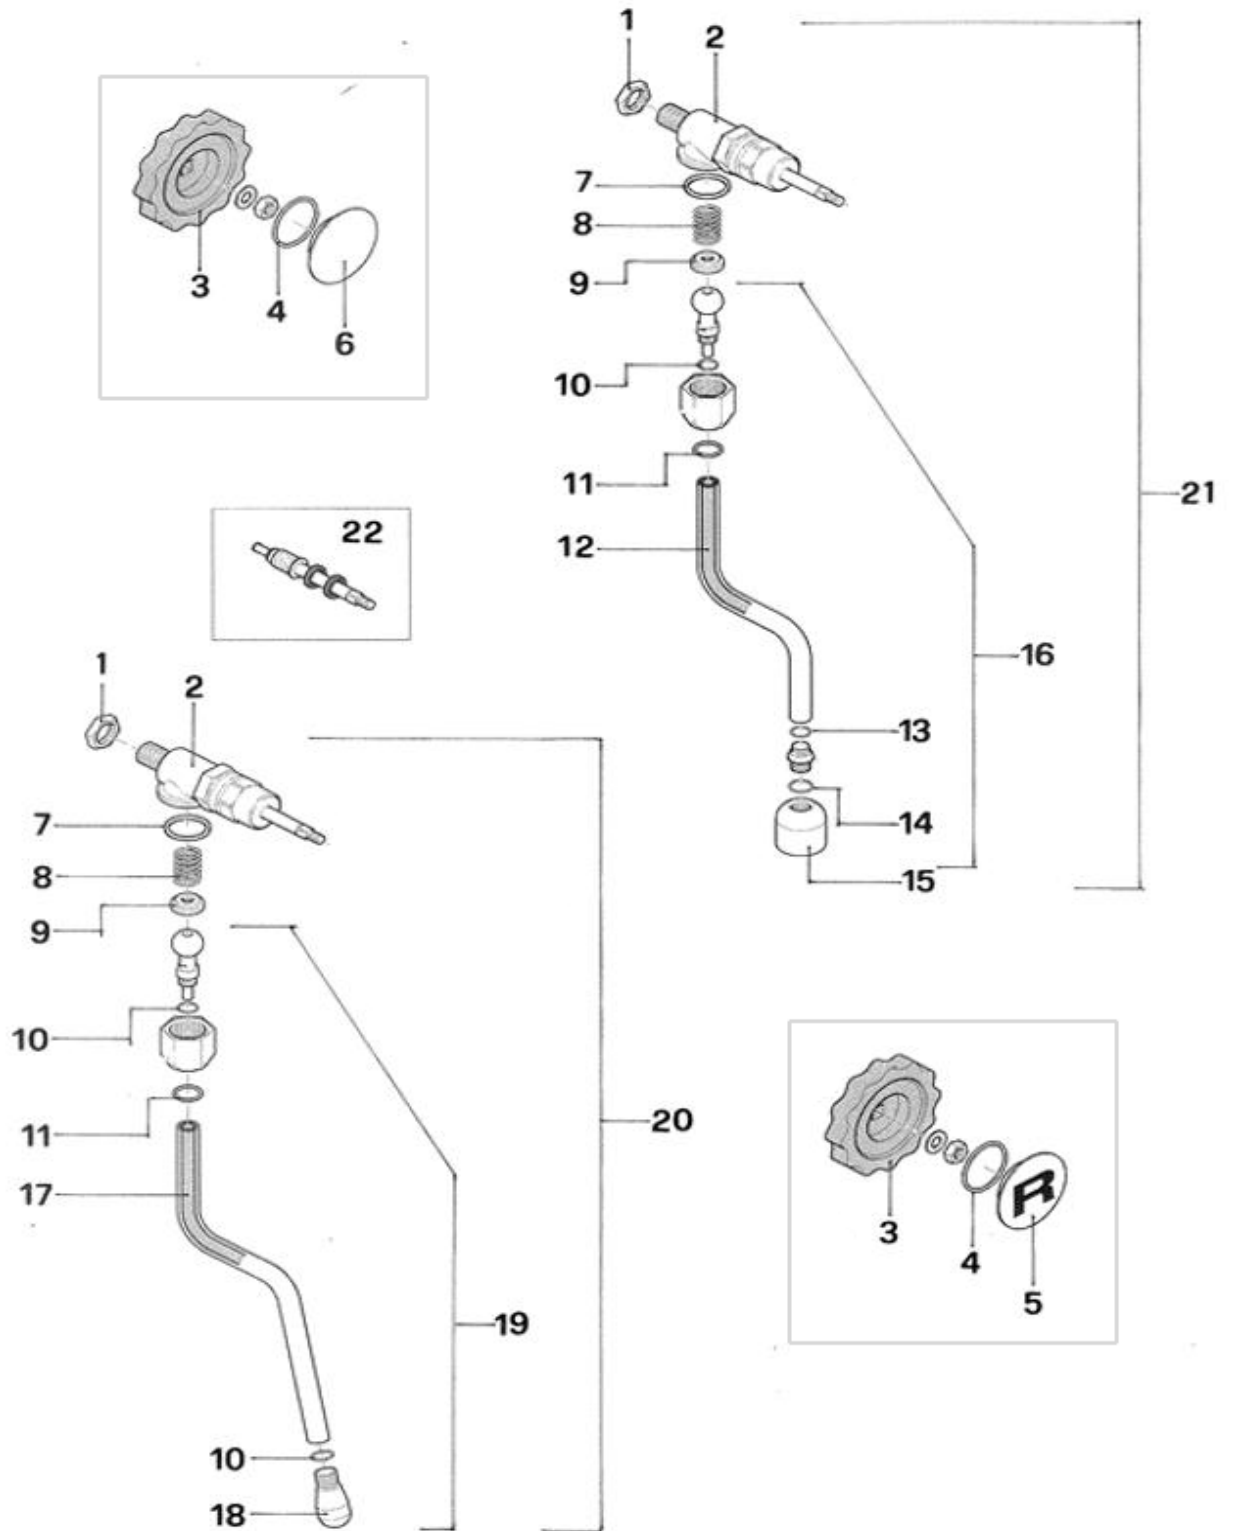

Mozzafiato Cronometro V - Giotto Cronometro V Espresso Machine

From Serial number D1920....

Pos.	#	Description	Notes
1	R01L005125	Drip tray	
2	A019906573	Grid	
3	A059906054	Foot with silicone O-ring	
4	A009906650	Chassis Mozzafiato/ Giotto Cronometro V	
5	A019904656	Tank guide	
6	A057706158	Left side panel chrome	
	A0577B6158	Left side panel black	
	A05W706052	Left side panel white	
7	A059906053	Bar	
8	A859904400	Rear tag	
9	C01L004255	Rear panel chrome	
	C01B004255	Rear panel black	
	C01W004255	Rear panel white	
10	A019906050	Cover	
11	R01L000382	Reservoir cover	
12	A057706157	Right side panel chrome	
	A0577B6157	Right side panel black	
	A05W706051	Right side panel white	
13	A019907119	Front panel Mozzafiato Crono V / Crono R	
14	A859906122	Front tag	
15	R849906343	Silicone OR	

ROCKET[®]
ESPRESSO MILANO

Giotto Cronometro V

Bodywork

Pos.	#	Description	Notes
1	R01L005125	Drip tray	
2	A019904346	Grid	
3	A059906054	Foot with silicone O-ring	
4	A059906073	Foot extension	
5	A019906043	Side panel stainless steel	
6	A859904400	Rear tag	
7	A019904656	Tank guide	
8	R01L000382	Reservoir cover	
9	A999904597	Cups frame stainless steel	
10	C01L004246	Cover - cups support panel	
11	A019907119	Front panel Giotto Crono R / Crono V	
12	A859906124	Front tag	
13	A009906650	Chassis Mozzafiato/ Giotto Cronometro V	

Pos.	#	Description	Notes
1	A329905087	Nut 1/4"	
2	A229905784	Valve	
3	A639905816	Handle	
4	A449904672	O-Ring	
5	A529R04649	"R" cover for steam valve handle	
6	A527704649	Cover for hot water handle	
7	A449904331	Teflon gasket	
8	A209904332	Spring	
9	A229904333	Plate	
10	C400002022	O-Ring	
11	A449904334	O-Ring	
12	C440003449	Siliconr pipe 4 x 7	
13	C400002022	O-Ring	
14	C400003008	O-Ring	
15	C227700536	Hot water nozzle	
16	R290003612	Hot water wand (complete)	
17	C440003449	Silicone pipe 4 x 7	
18	C200002839	Steam nozzle 2 holes 1,5	
19	R290003611	Steam wand (complete)	
20	R299906015	Steam wand with valve	
21	R299906016	Hot water wand with valve	
22	R229905953	Shaft	