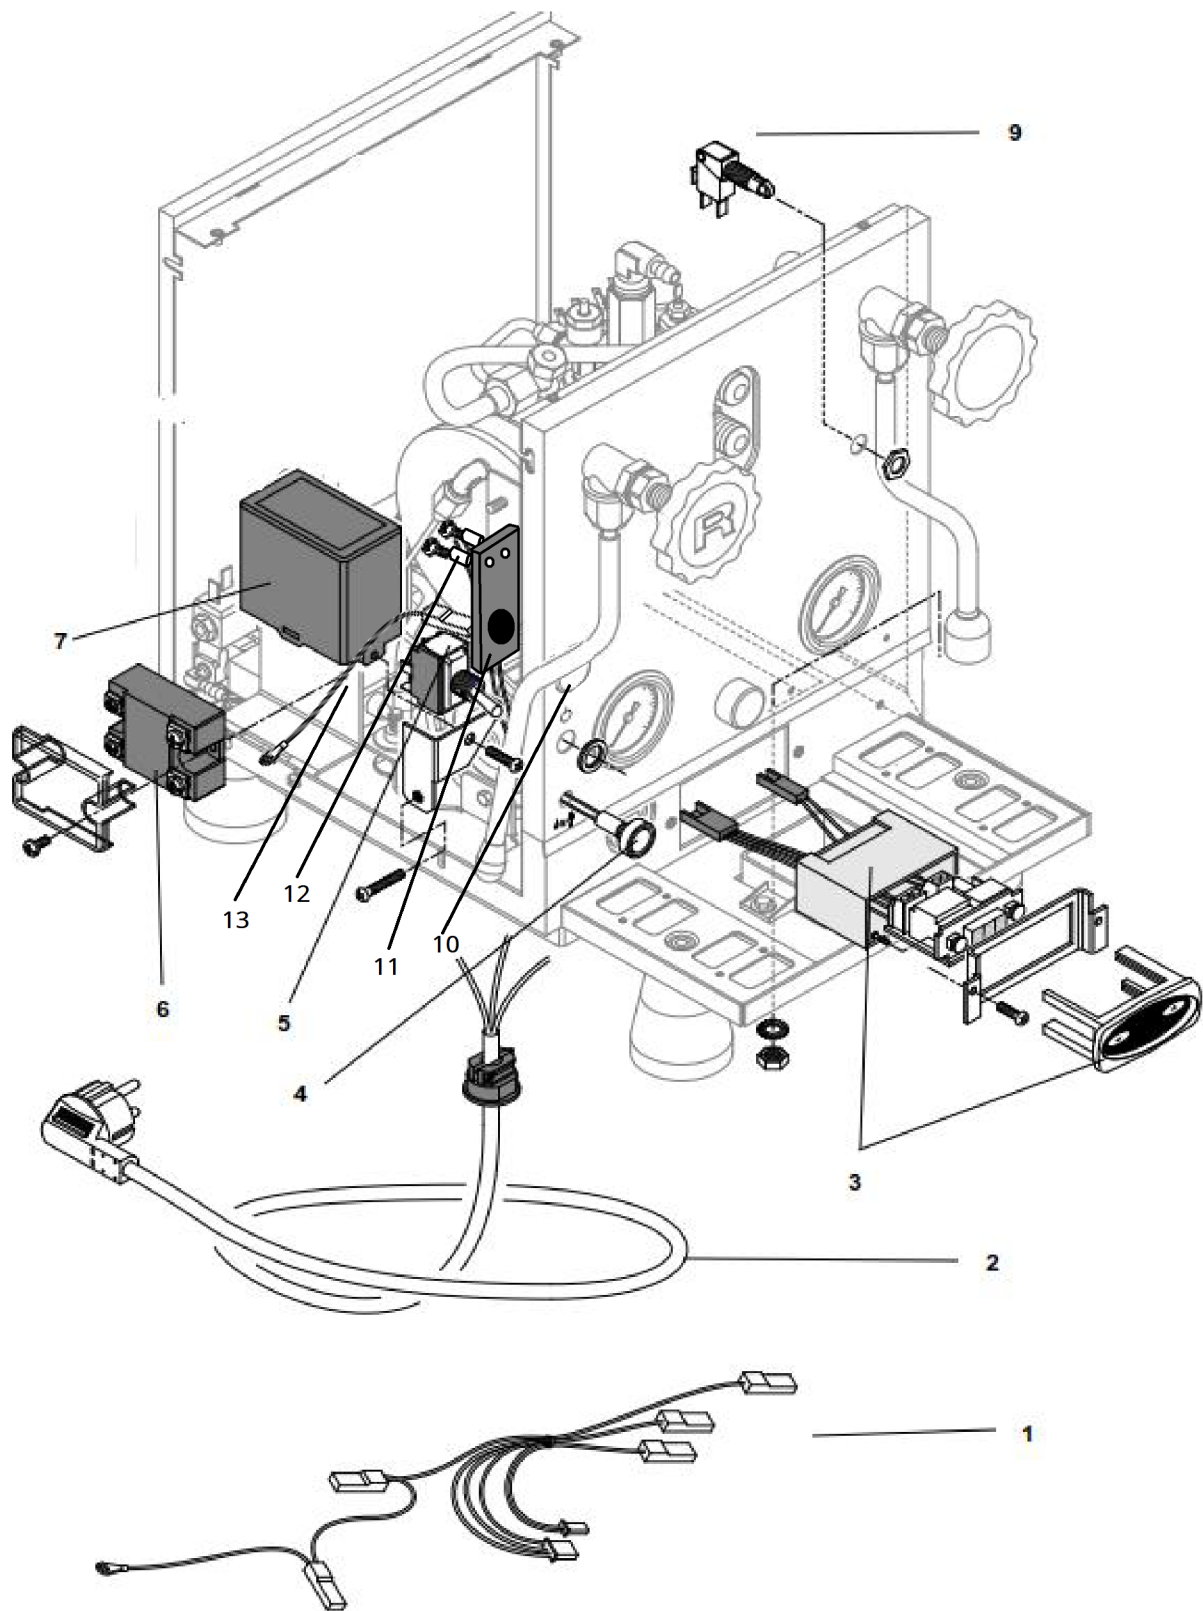

Mozzafiato Cronometro V - Giotto Cronometro V Espresso Machine

From Serial number D1920....

Pos.	#	Description	Notes
1	R01L005125	Drip tray	
2	A019906573	Grid	
3	A059906054	Foot with silicone O-ring	
4	A009906650	Chassis Mozzafiato/ Giotto Cronometro V	
5	A019904656	Tank guide	
6	A057706158	Left side panel chrome	
	A0577B6158	Left side panel black	
	A05W706052	Left side panel white	
7	A059906053	Bar	
8	A859904400	Rear tag	
9	C01L004255	Rear panel chrome	
	C01B004255	Rear panel black	
	C01W004255	Rear panel white	
10	A019906050	Cover	
11	R01L000382	Reservoir cover	
12	A057706157	Right side panel chrome	
	A0577B6157	Right side panel black	
	A05W706051	Right side panel white	
13	A019907119	Front panel Mozzafiato Crono V / Crono R	
14	A859906122	Front tag	
15	R849906343	Silicone OR	

ROCKET[®]
ESPRESSO MILANO

Giotto Cronometro V

Bodywork

Pos.	#	Description	Notes
1	R01L005125	Drip tray	
2	A019904346	Grid	
3	A059906054	Foot with silicone O-ring	
4	A059906073	Foot extension	
5	A019906043	Side panel stainless steel	
6	A859904400	Rear tag	
7	A019904656	Tank guide	
8	R01L000382	Reservoir cover	
9	A999904597	Cups frame stainless steel	
10	C01L004246	Cover - cups support panel	
11	A019907119	Front panel Giotto Crono R / Crono V	
12	A859906124	Front tag	
13	A009906650	Chassis Mozzafiato/ Giotto Cronometro V	