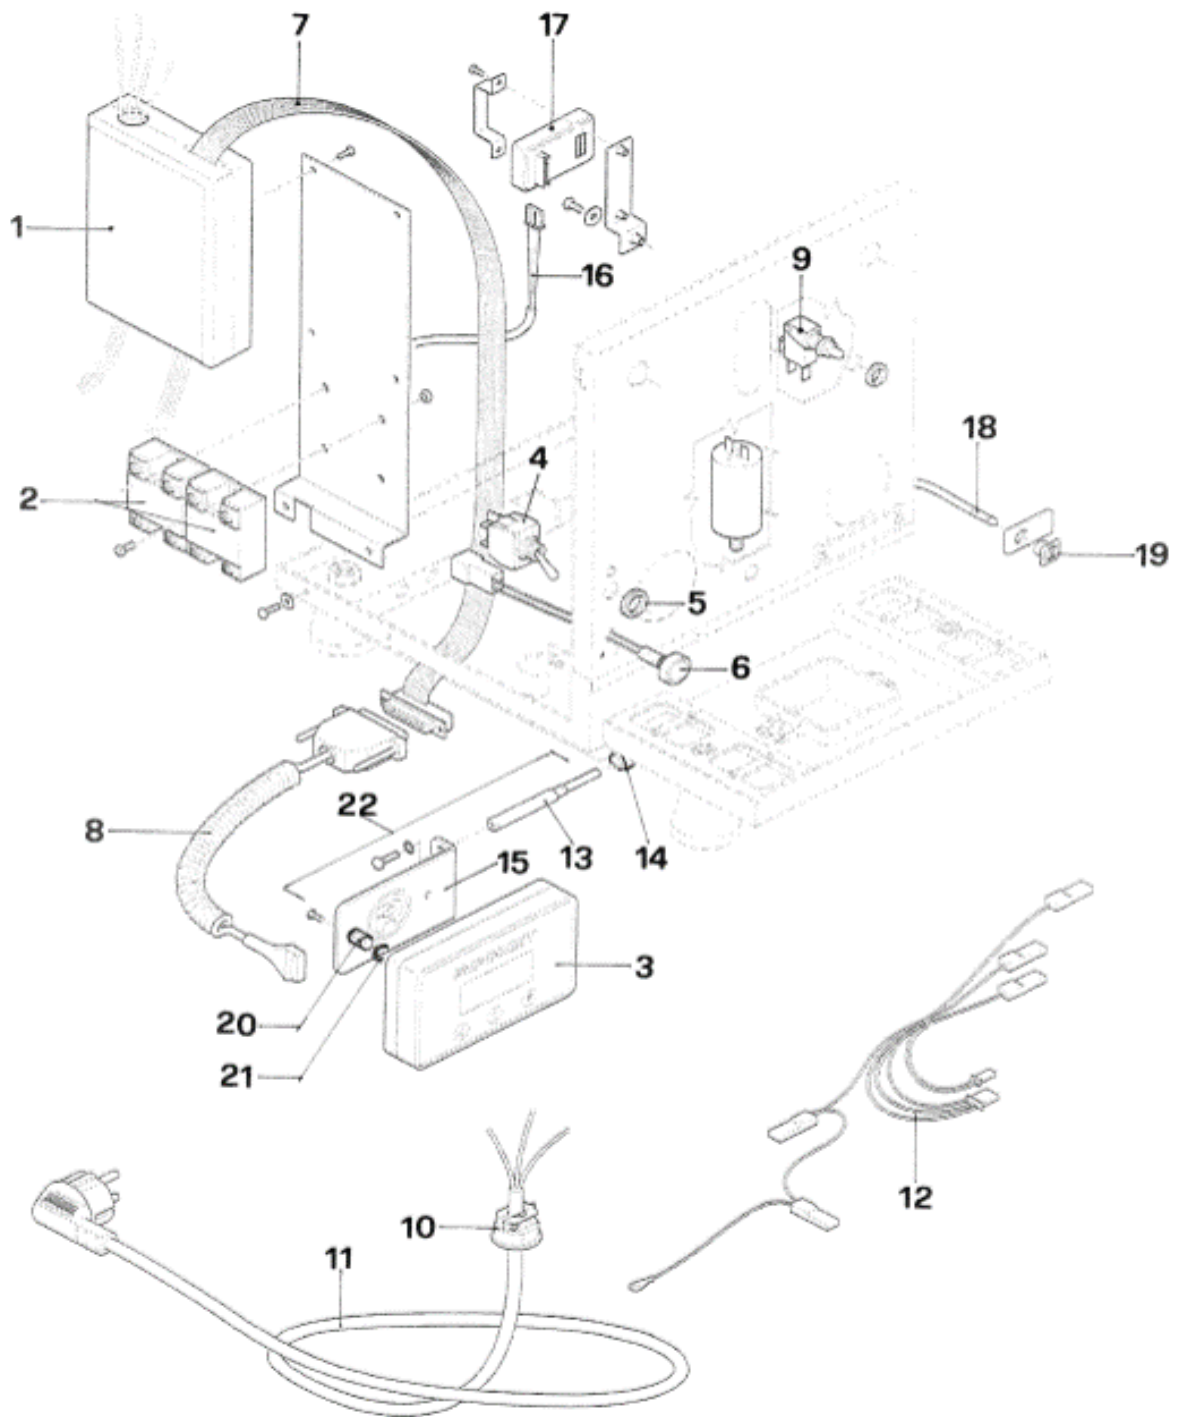

Electrics / electronics

Pos.	#	Description	Notes
1	A199905653	Control box	
2	A190004666	Relay	
3	A199905727	Remote controller	
	RA199905727	Remote controller with spiral cable	
4	A199904992	On/off switch	
5	A529904989	Ring nut	
6	A139904519	Green lamp	
7	A199904673	Flat cable	
8	A199905115	Spiral cable	
9	A199905198	Microswitch	
10	C439900086	Cable retainer	
11	C199900957	Power cord CE	
11	A199904518	Power cord IL	
11	A199904616	Power cord Korea	
11	C199900958	Power cord UL	
11	C199900957	Power cord AUS / NZ	
11	C199901116	Power cord GB	
11	C199901510	Power cord CH	
12	A199905657	Wiring loom	
13	A169905706	Display bracket pin	
14	A519905707	Display blocking socket	
15	A657705705	Display bracket	
16	A199905753	Stepper module cable	
17	A199905800	Stepper module	
18	A19C005656	Led front tag	
19	A439905646	Led support "R" logo	
20	A519905680	Display pin	
21	A449905796	OR 2025 red silicone	
22	R659905889	Display bracket (complete)	

Hydraulic parts / boiler area

Hydraulic parts / boiler area

Pos.	#	Description	Notes
1	A29C005665	Pump pressure gauge	Till serial # D1740...
1	A21C006186	Pump pressure gauge	From serial # D1741...
2	A299904662	Boiler pressure gauge	
3	A199905013	Heating element brew boiler V. 230	
	A199905014	Heating element brew boiler V. 115	
4	C469900239	Heating element gasket	
5	A219905674	Brew boiler	
6	C199901550	Thermostat 135°C	
7	A199904679	NTC Probe	
8	A269904417	Teflon gasket	
9	C229900393	Injector	
10	A269904671	Heating element gasket	
11	A110004667	Heating element V. 230 for service boiler	
	A110004668	Heating element V. 115 for service boiler	
12	A199905078	Service boiler level probe	
13	A279905173	Inlet pipe with 3 mm restrictor ("gicleur")	
14	A279904641	Return pipe	
15	A219905675	Service boiler	
16	A229905084	Safety valve 1,8 Bar	
17	A219905510	Vacuum breaker valve	
18	A119905081	NTC probe	
19	A449904331	Teflon gasket 3/8"	