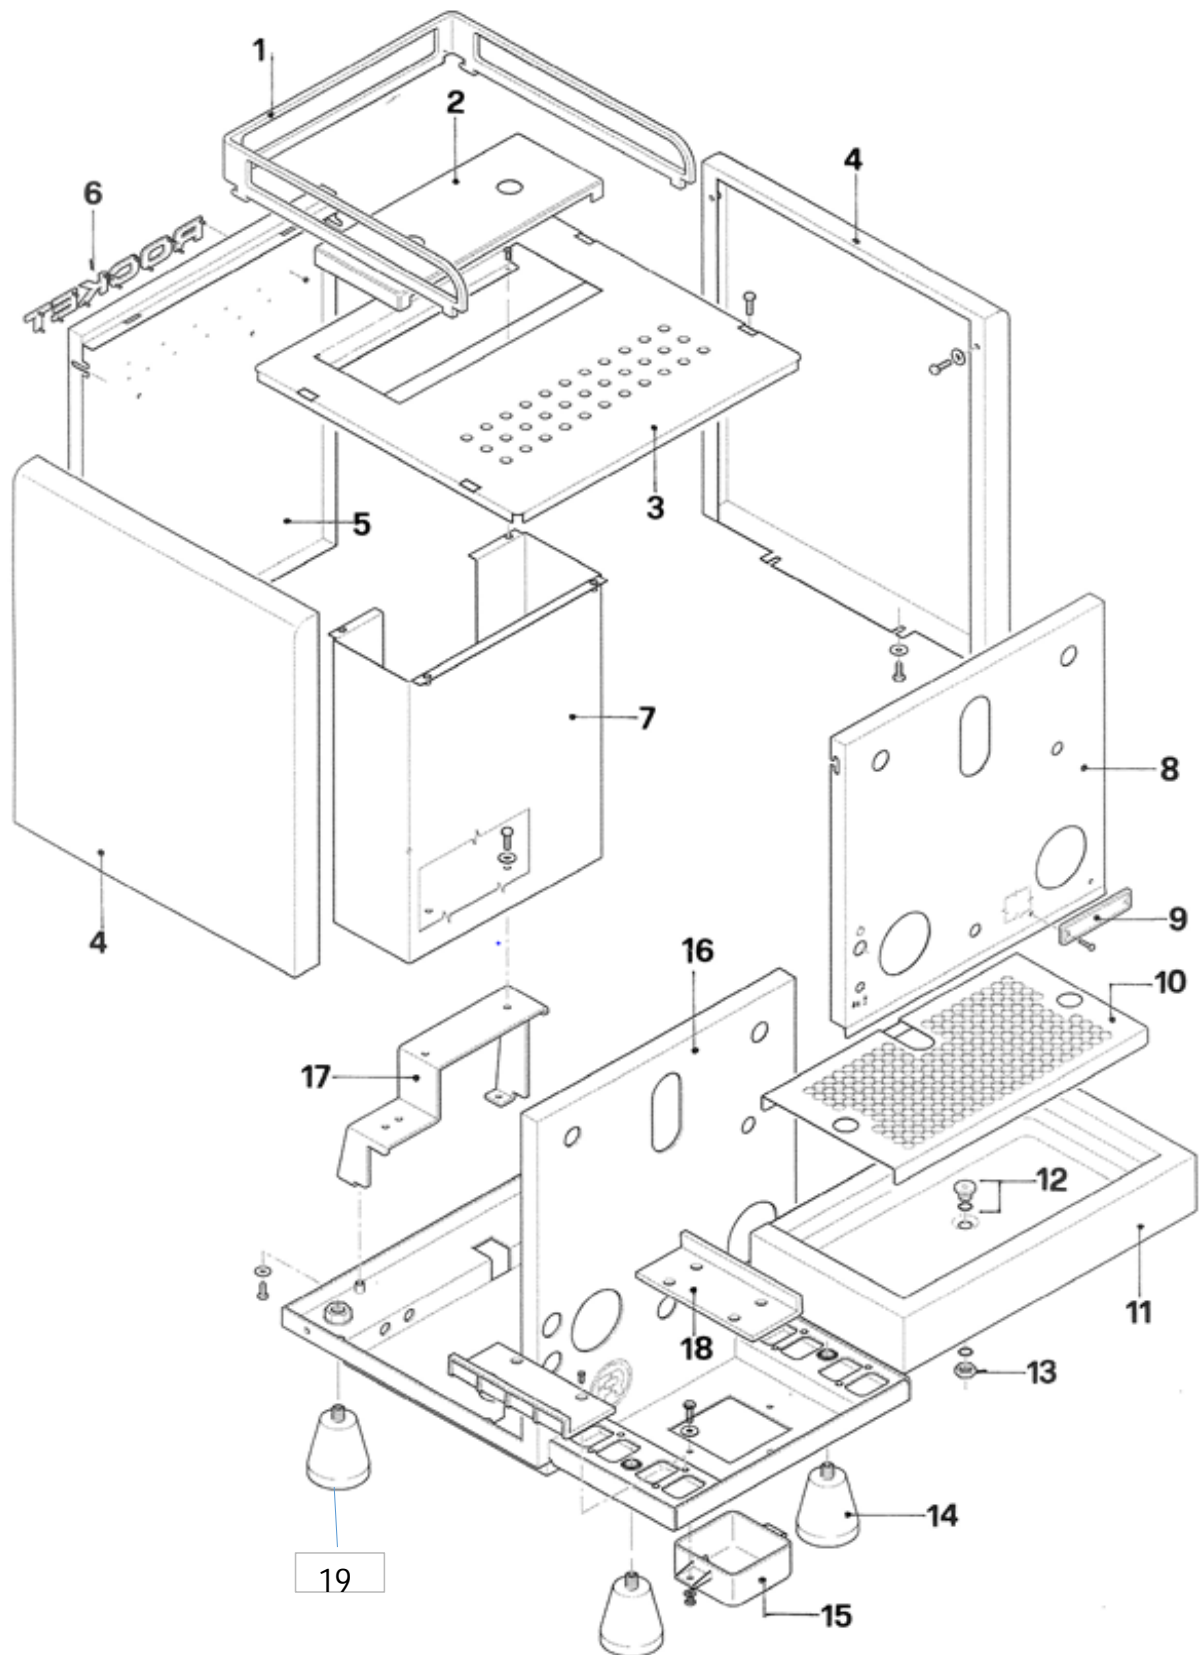

R 60V
Espresso Machine

Spare parts catalogue

Ed. 02.2018

Bodywork

Pos.	#	Description	Notes
1	A619904640	Cups frame	
2	R01L000382	Reservoir cover (complete)	
3	A010004657	Cups tray	
4	A010004659	Side panel stainless	
	A01B904659	Side panel black	
5	A01B905648	Rear panel black	
	A019905648	Rear panel stainless	
6	A619905681	Rear BLACK letter assembly ROCKET	
	A619905828	Rear ALUMINIUM letter assembly ROCKET	
7	A019904656	Tank guide	
8	A01I005644	Front panel	
9	A659905647	Front tag	
10	A019904346	Grid	
11	R01L005125	Drip tray	
12	A229904512	Drip tray plug with O-Ring	
13	A329904369	1/8 half nut	
14	A059905652	Foot	
15	A439904913	Drain bucket	
16	A019905532	Chassis	
17	A009904661	Tank guide support	
18	A439905130	Tray guide	
19	R849906343	Silicone OR	

Hydraulic parts / boiler area

Hydraulic parts / boiler area

Pos.	#	Description	Notes
1	A29C005665	Pump pressure gauge	Till serial # D1740...
1	A21C006186	Pump pressure gauge	From serial # D1741...
2	A299904662	Boiler pressure gauge	
3	A199905013	Heating element brew boiler V. 230	
	A199905014	Heating element brew boiler V. 115	
4	C469900239	Heating element gasket	
5	A219905674	Brew boiler	
6	C199901550	Thermostat 135°C	
7	A199904679	NTC Probe	
8	A269904417	Teflon gasket	
9	C229900393	Injector	
10	A269904671	Heating element gasket	
11	A110004667	Heating element V. 230 for service boiler	
	A110004668	Heating element V. 115 for service boiler	
12	A199905078	Service boiler level probe	
13	A279905173	Inlet pipe with 3 mm restrictor ("gicleur")	
14	A279904641	Return pipe	
15	A219905675	Service boiler	
16	A229905084	Safety valve 1,8 Bar	
17	A219905510	Vacuum breaker valve	
18	A119905081	NTC probe	
19	A449904331	Teflon gasket 3/8"	