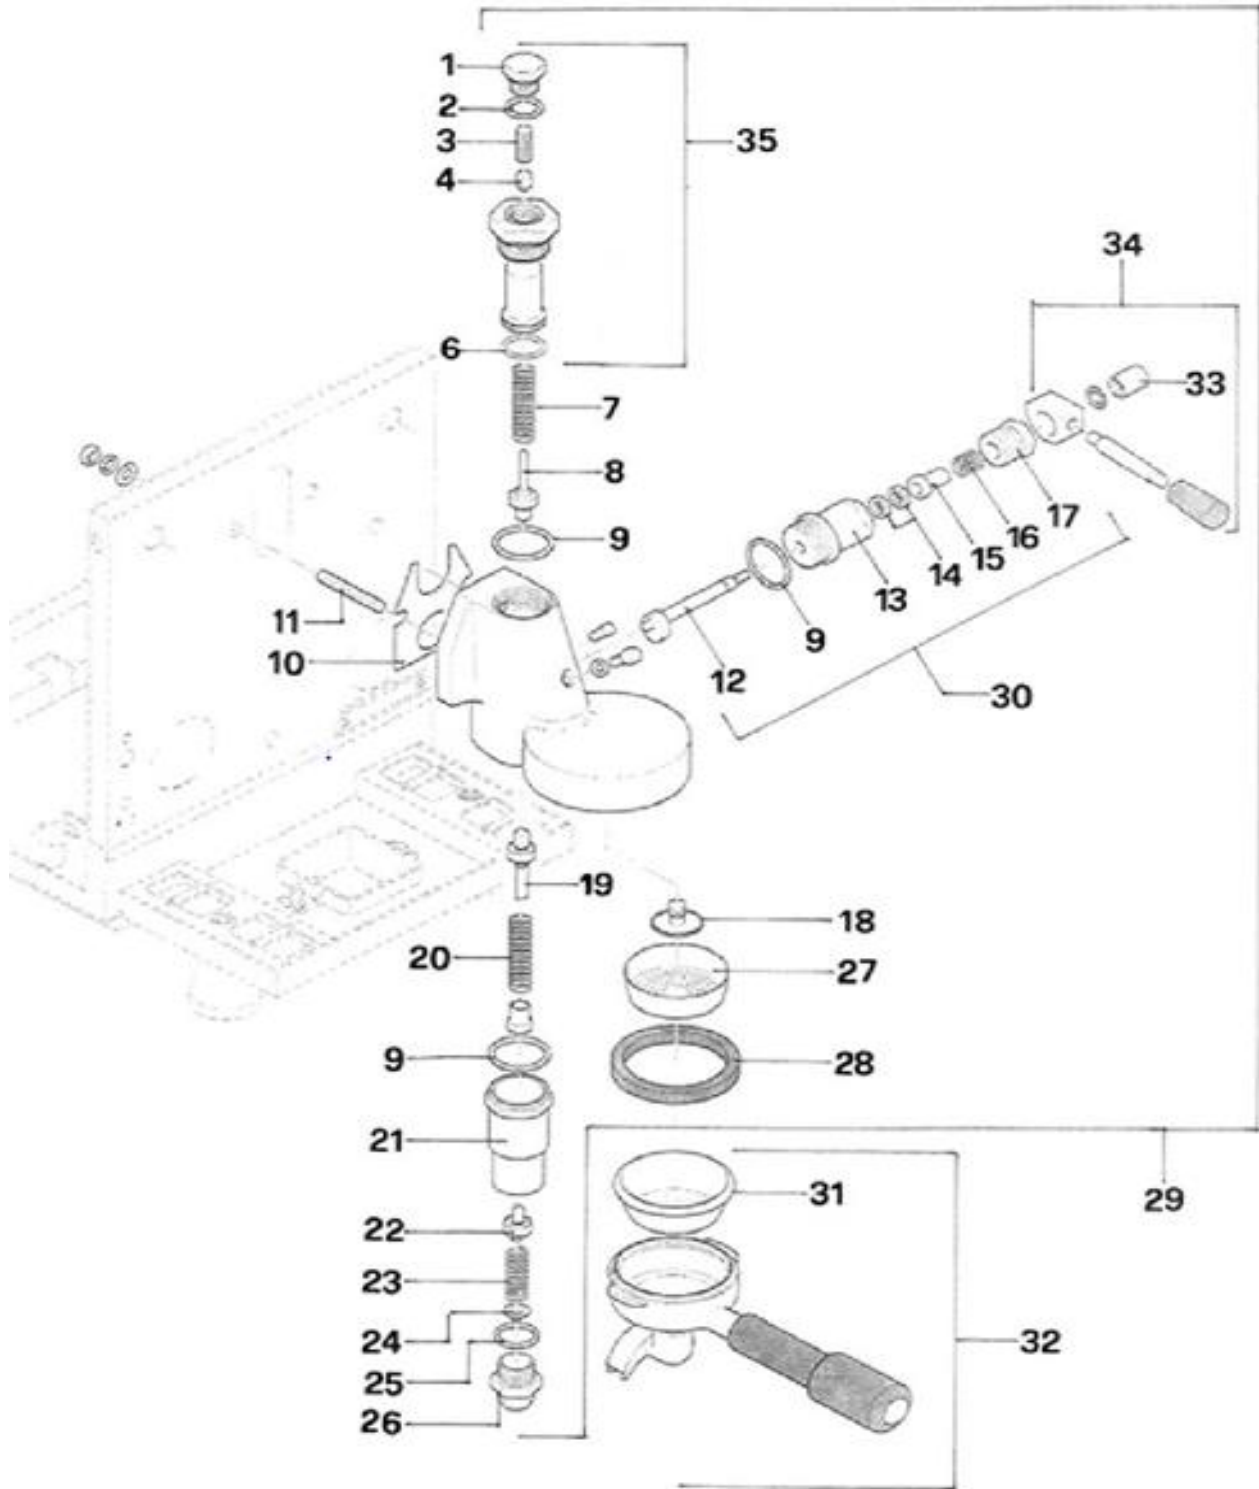

Brewing head ("group")

Brewing head ("group")

Pos.	#	Description	Notes
1	A229904391	Rounded nut	
2	C469900420	Gasket	
3	C619900554	Filter	
4	C229900549	Restrictor 0,8	
6	C469900422	Green gasket	
7	A999905754	Spring	
8	R229905608	Valve	
9	C469900421	Teflon gasket	
10	C449900767	Gasket	
11	A319904599	Screw	
12	R229905238	Shaft	
13	R000002142	Flange	
14	C219900426	Gasket	
15	R000002143	Support	
16	C219900427	Spring	
17	R000002144	Cover	
18	C229901228	Diffuser	
19	R229905239	Valve	
20	A999905754	Spring	
21	C229901165	Cylinder	
22	R229905609	Valve	
23	R299905958	Spring	
24	R000002148	Connector	
25	C469900783	Gasket	
26	R000002149	Connector	
27	C519900103	Shower foil	
28	C449900229	Group gasket	
29	C200002983	Group complete	
30	R299905887	Cam kit	
31	C610003902	7 g filter basket	
	C610003901	14 g filterbasket	
	C619900106	Backflush cap ("blind filter")	
32	A699905020	1 cup filter holder with basket	
	A699905021	2 cups filter holder with basket	
33	R000002146	Pin	
34	R299905888	Lever assembly	
35	RA99905814	Ceramic group shaft