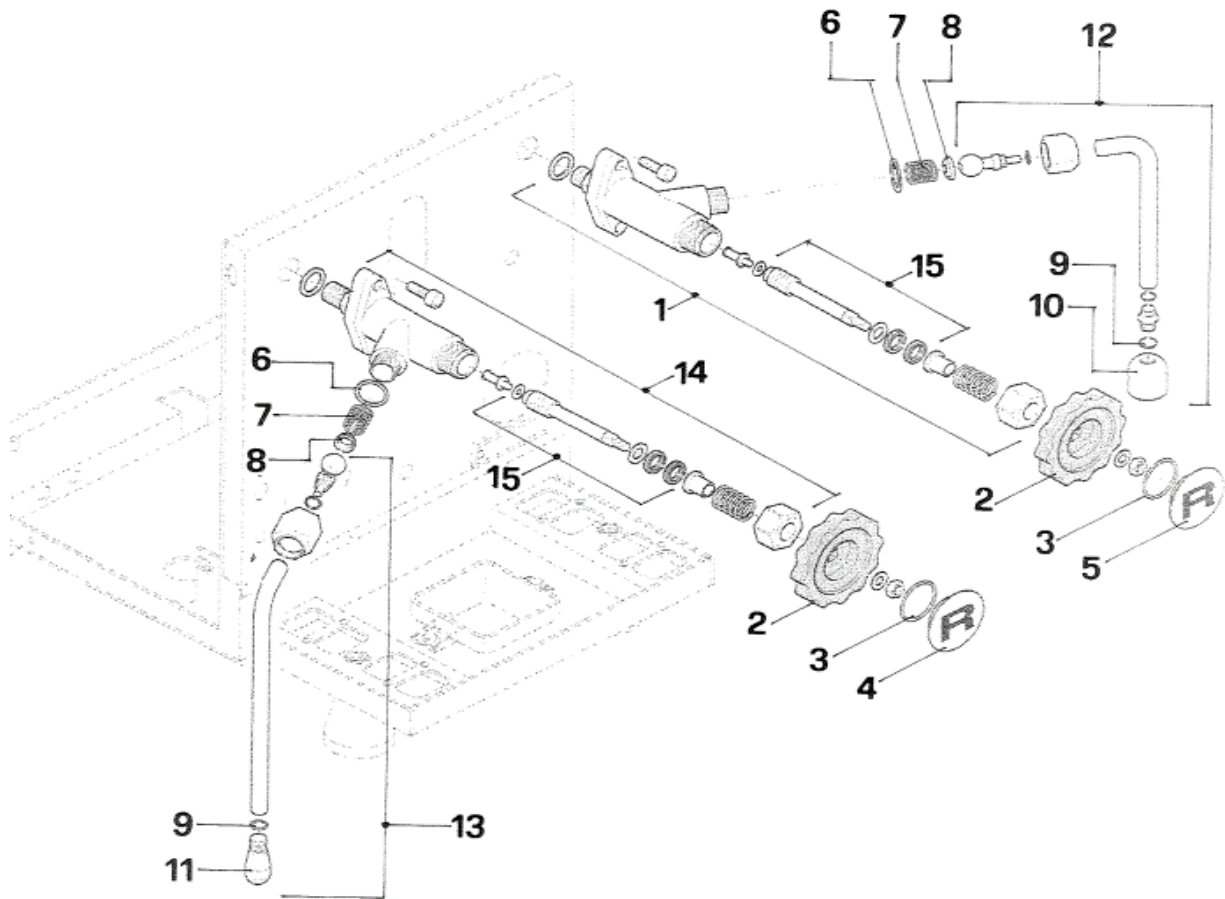

Steam and hot water valve assemblies

Pos.	#	Description		Notes
1+2	A229905672	Hot water valve with handle		
2	A639905816	Handle		
3	A449904672	O-ring		
4	A529R04649	Cover for steam handle		
5	A527704649	Cover for hot water handle		
6	A449904331	Teflon gasket		
7	A209904332	Spring		
8	A229904333	Plate		
9	C400002022	O-ring		
10	R299905217	Hot water nozzle		
11	A899905091	Steam tip 1,5		
	A899905092	Steam tip 1,2		
12	A219904650	Hot water wand (complete)		
13	A219904651	Steam wand complete		
14+2	A229905671	Steam valve with handle		
15	R229905676	Valve rod (kit)