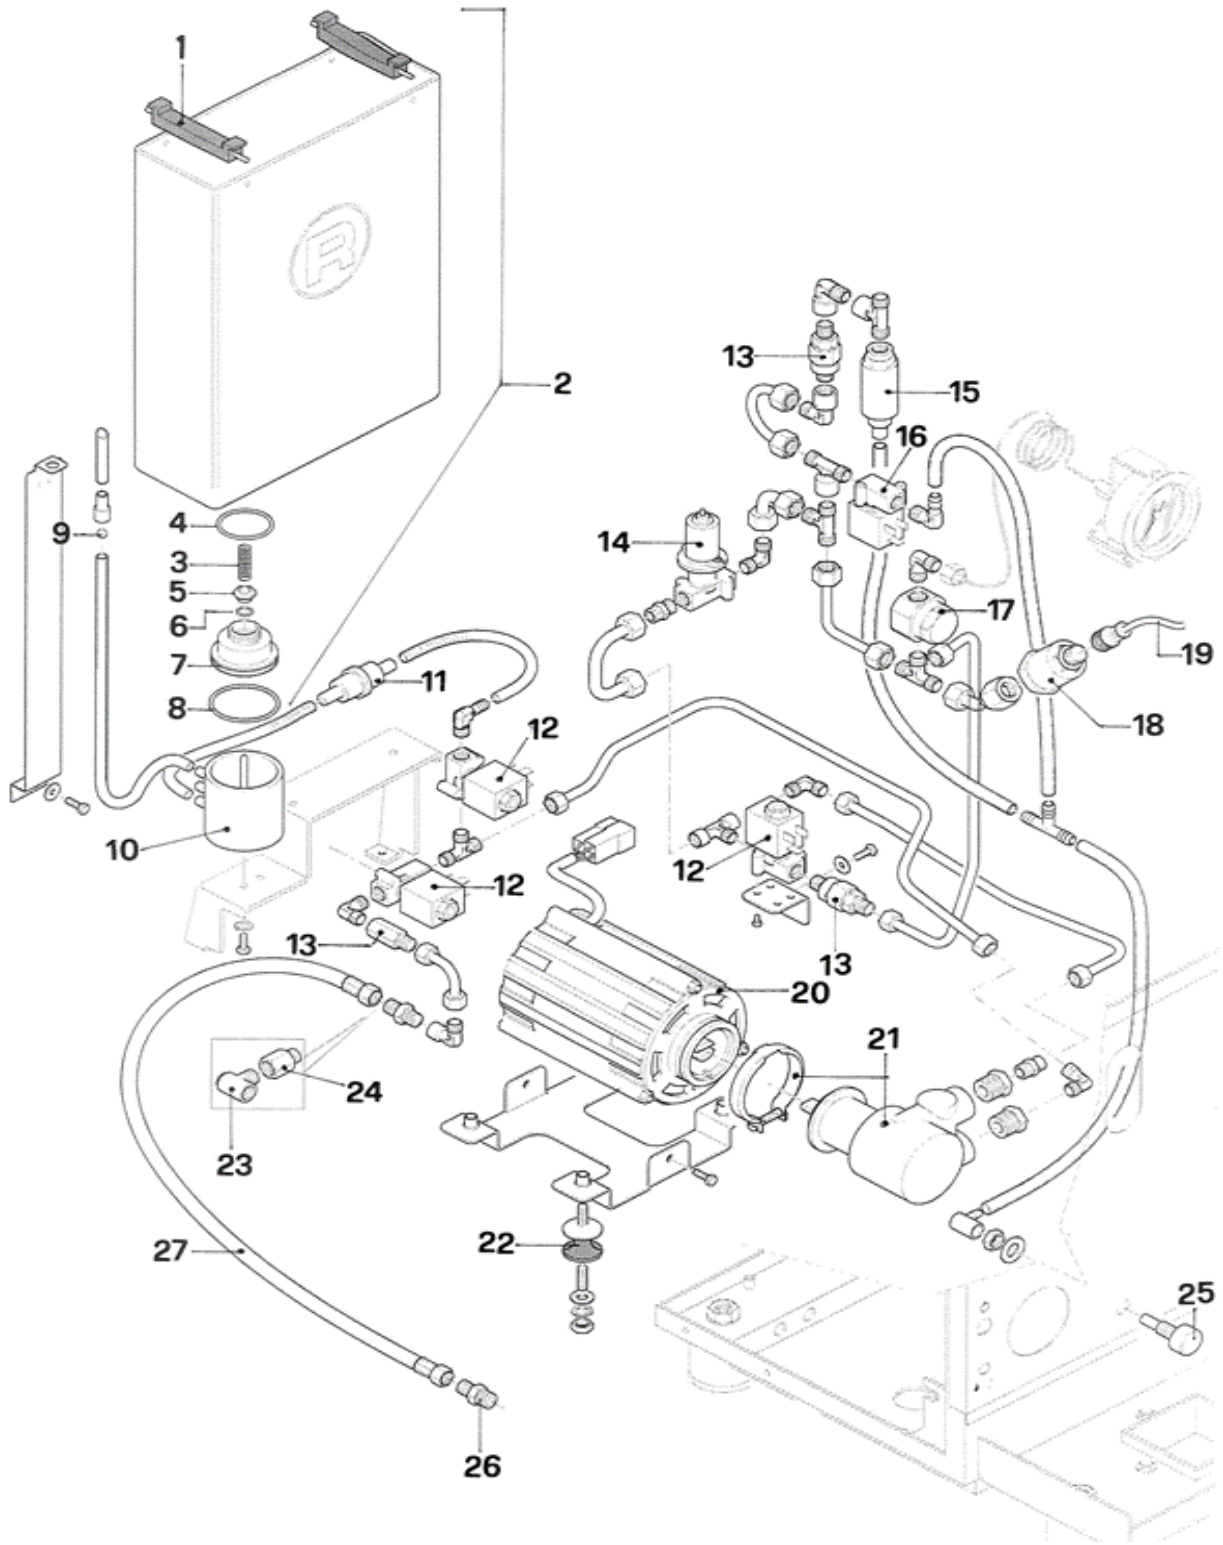

Hydraulic parts / pump area

Hydraulic parts / pump area

Pos.	#	Description	Notes
1	A639904956	Water tank handle	
2	R899905145	Water tank complete	
3	C019900711	Water tank spring	
4	A449905151	O-ring	
5	C430003482	Connector	
6	C449900702	O-ring	
7	A439905146	Coupling	
8	A449904547	O-ring	
9	C430003819	Valve ball	
10	A439905148	Manifold	
11	C439900695	Filter	
12	C190004066	Solenoid valve V.230	
	C190004067	Solenoid valve V.115	
13	C229900540	Non return valve	
14	A199905721	Motorized valve	
15	C229900911	Expansion valve	
16	A199905797	Solenoid valve V.230 NO (normally open)	
	A199905798	Solenoid valve V.115 NO (normally open)	
17	A299905799	Flowrate control valve	
18	M199905393	Pressure transducer	
19	M199905414	Transducer cable	
20	A199904493	Pump motor V. 230	
	A199904494	Pump motor V. 115	
21	A299904495	Volumetric pump	
22	A499904364	Shock absorber	
23	A229904349	Connector	
24	A220004313	Water inlet connector	
25	A227704363	Expansion outlet	
26	A229904374	3/8M-1/8M connector	
	A229905211	3/8F-1/8M Connector (USA)	
	A229905212	3/8M-9/16M connector (USA)	
27	A299904390	Hose for hardplumbing	
28	A279905803	Pipe	
29	A279905801	Pipe	
30	A279905802	Pipe	
31	A279905804	Pipe	
32	A279905719	Pipe