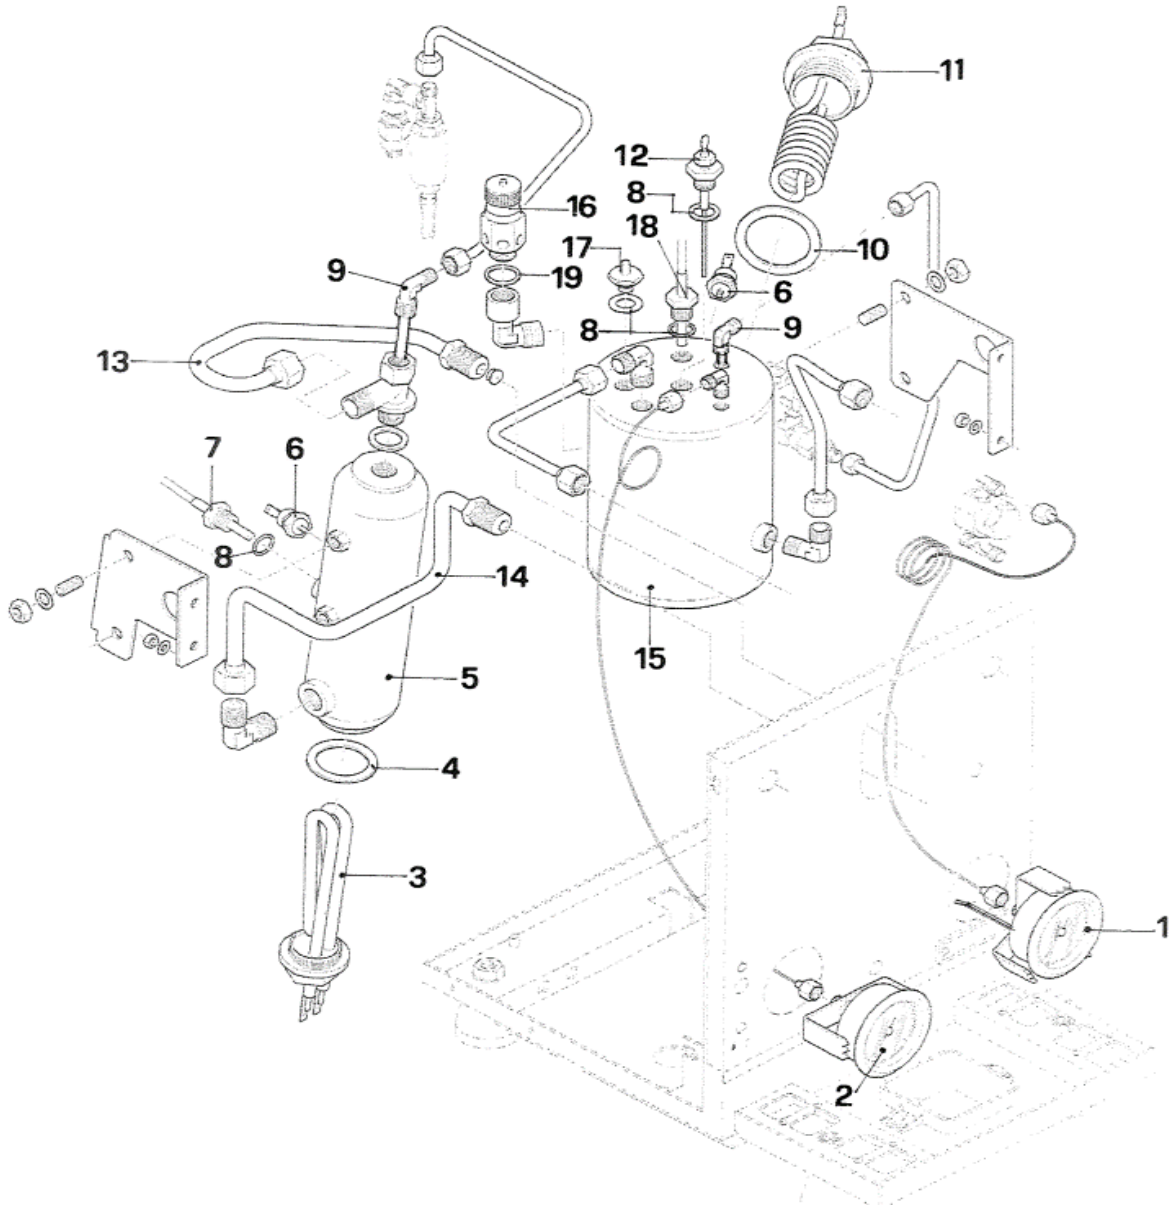

Hydraulic parts / boiler area

Hydraulic parts / boiler area

Pos.	#	Description	Notes
1	A29C005665	Pump pressure gauge	Till serial # D1740...
1	A21C006186	Pump pressure gauge	From serial # D1741...
2	A299904662	Boiler pressure gauge	
3	A199905013	Heating element brew boiler V. 230	
	A199905014	Heating element brew boiler V. 115	
4	C469900239	Heating element gasket	
5	A219905674	Brew boiler	
6	C199901550	Thermostat 135°C	
7	A199904679	NTC Probe	
8	A269904417	Teflon gasket	
9	C229900393	Injector	
10	A269904671	Heating element gasket	
11	A110004667	Heating element V. 230 for service boiler	
	A110004668	Heating element V. 115 for service boiler	
12	A199905078	Service boiler level probe	
13	A279905173	Inlet pipe with 3 mm restrictor ("gicleur")	
14	A279904641	Return pipe	
15	A219905675	Service boiler	
16	A229905084	Safety valve 1,8 Bar	
17	A219905510	Vacuum breaker valve	
18	A119905081	NTC probe	
19	A449904331	Teflon gasket 3/8"	